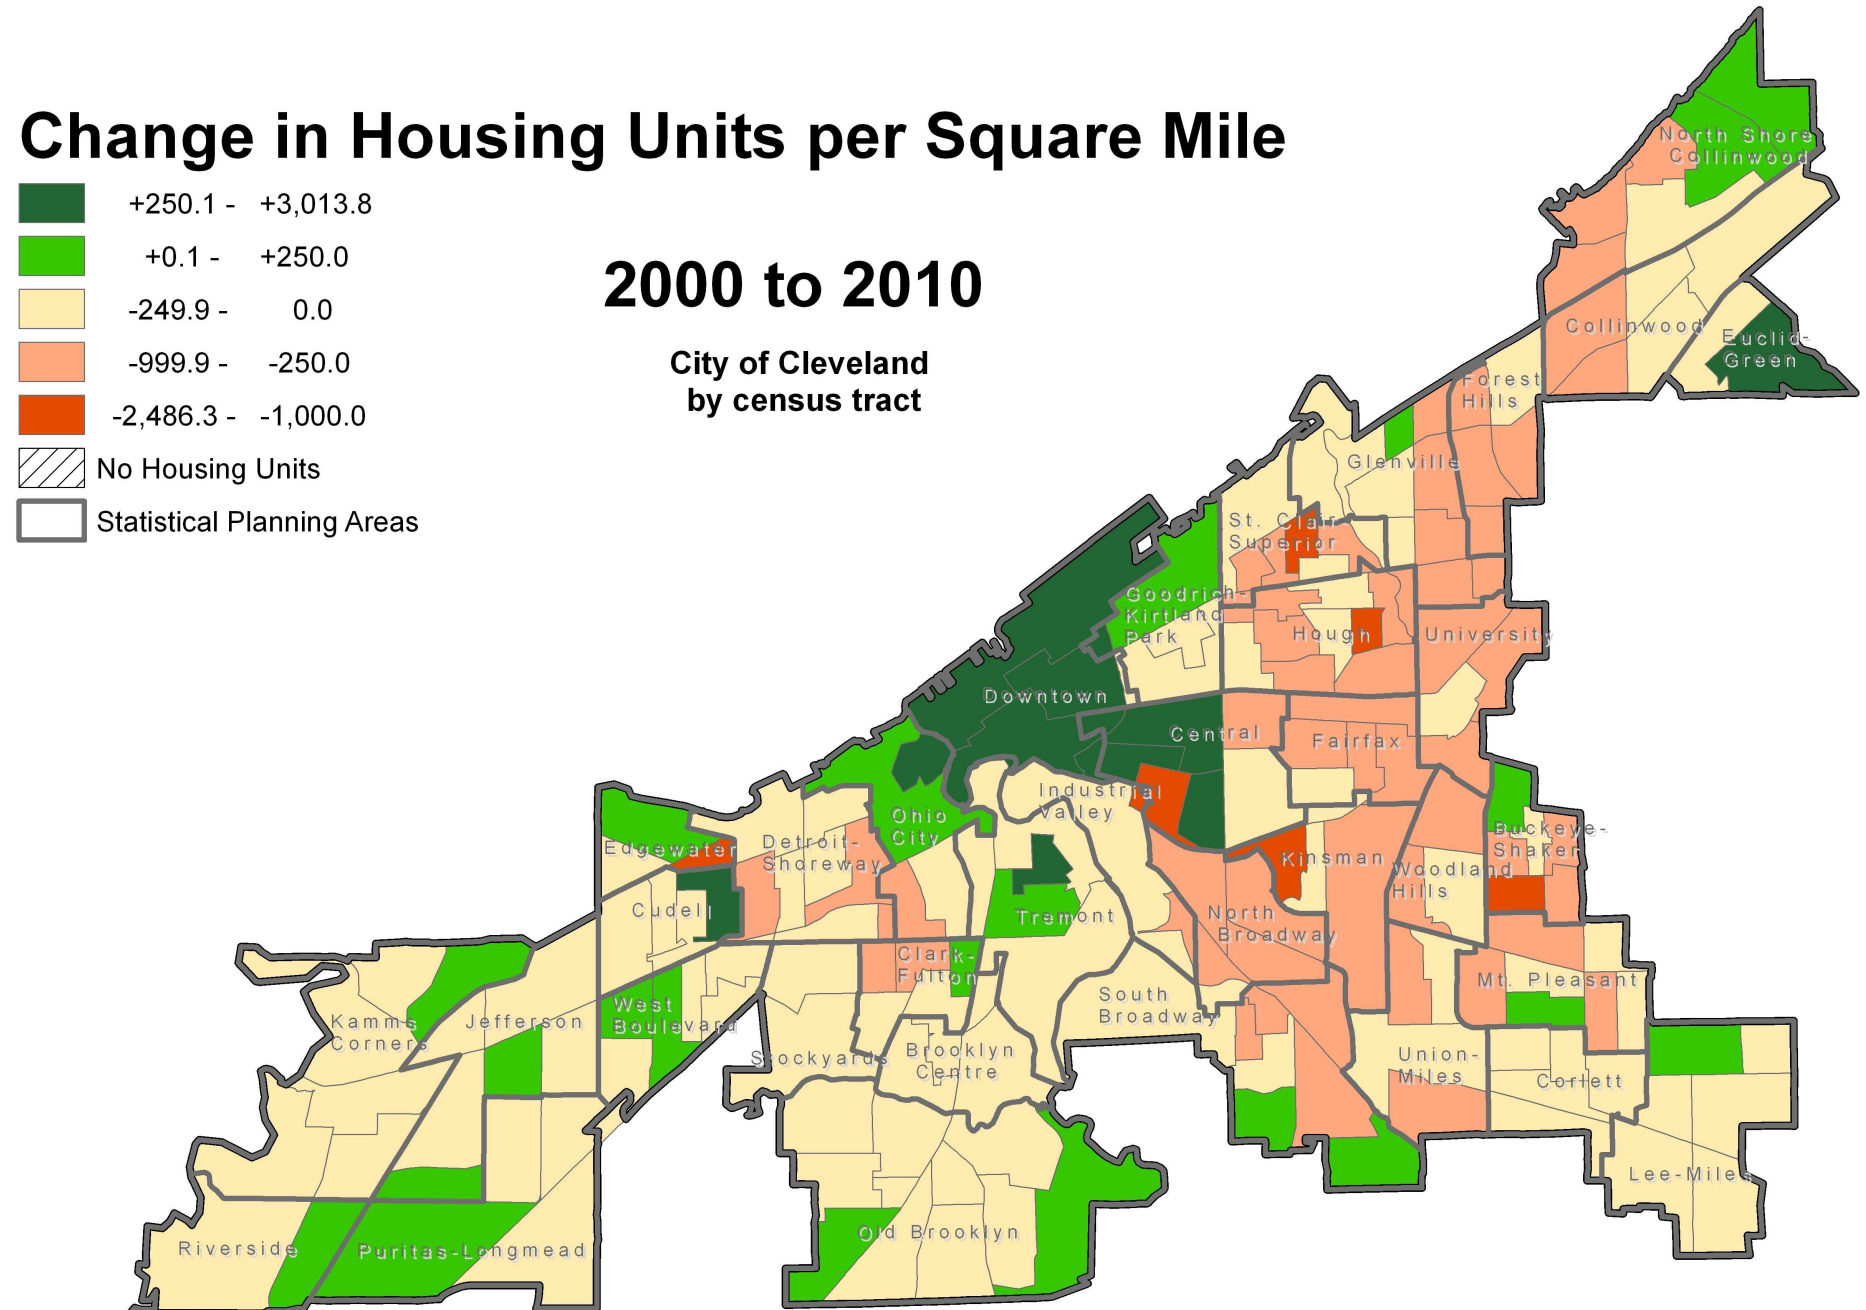

Change in Housing Units per Square Mile

2000 to 2010

City of Cleveland by census tract

Prepared by:
 The Northern Ohio Data & Information Service
 NODIS
 Maxine Goodman Levin College of Urban Affairs
 Cleveland State University
 March 2011 mjs

Source: U.S. Census