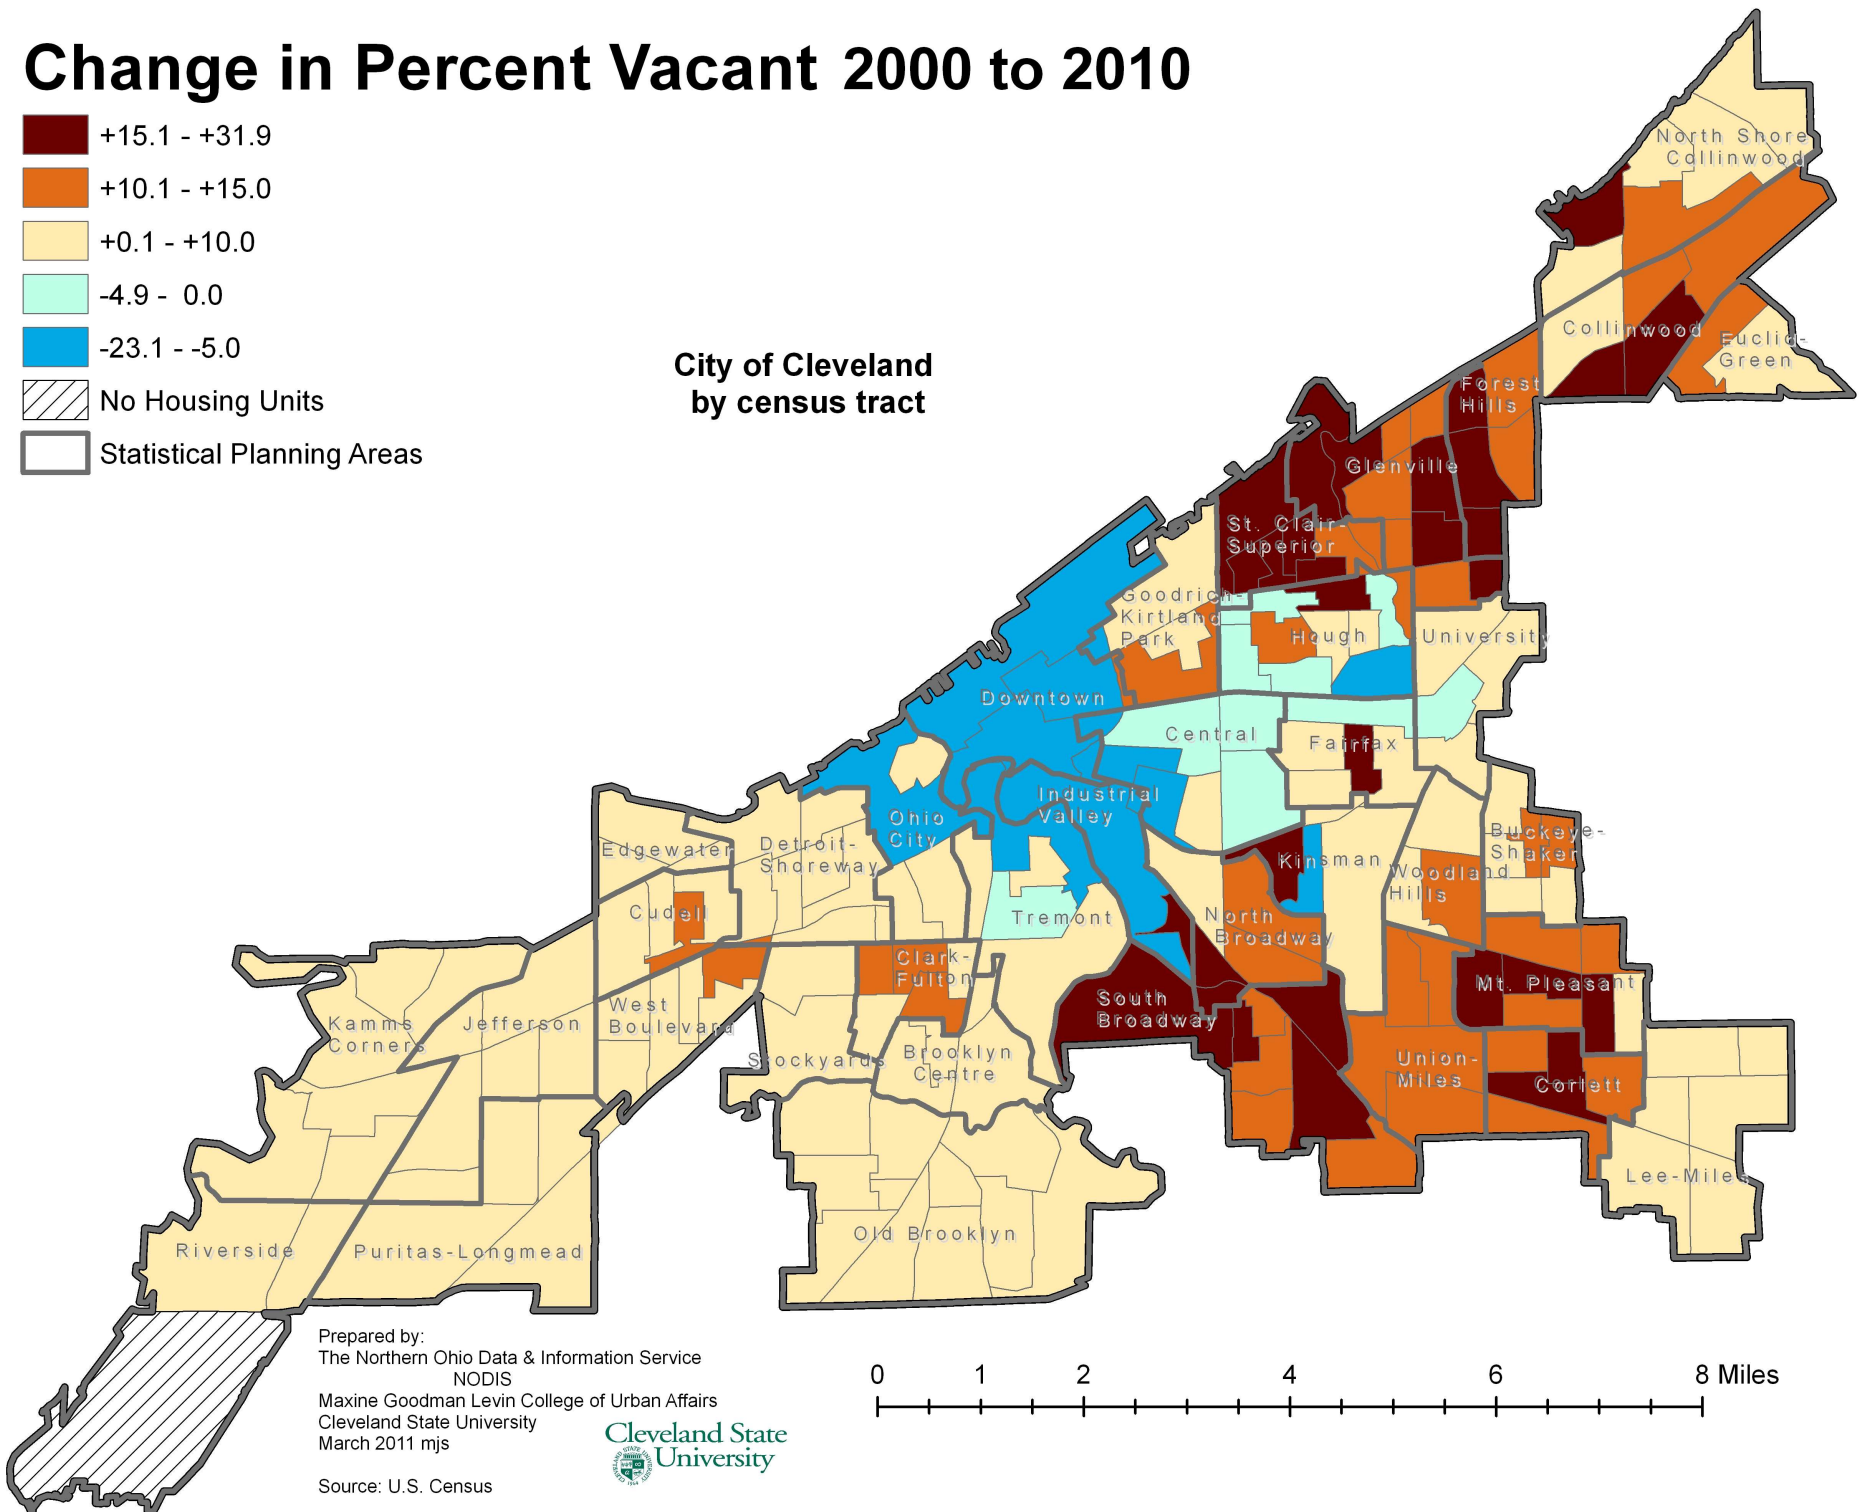

# Change in Percent Vacant 2000 to 2010

**City of Cleveland  
by census tract**

Prepared by:  
The Northern Ohio Data & Information Service  
NODIS  
Maxine Goodman Levin College of Urban Affairs  
Cleveland State University  
March 2011 mjs

Source: U.S. Census