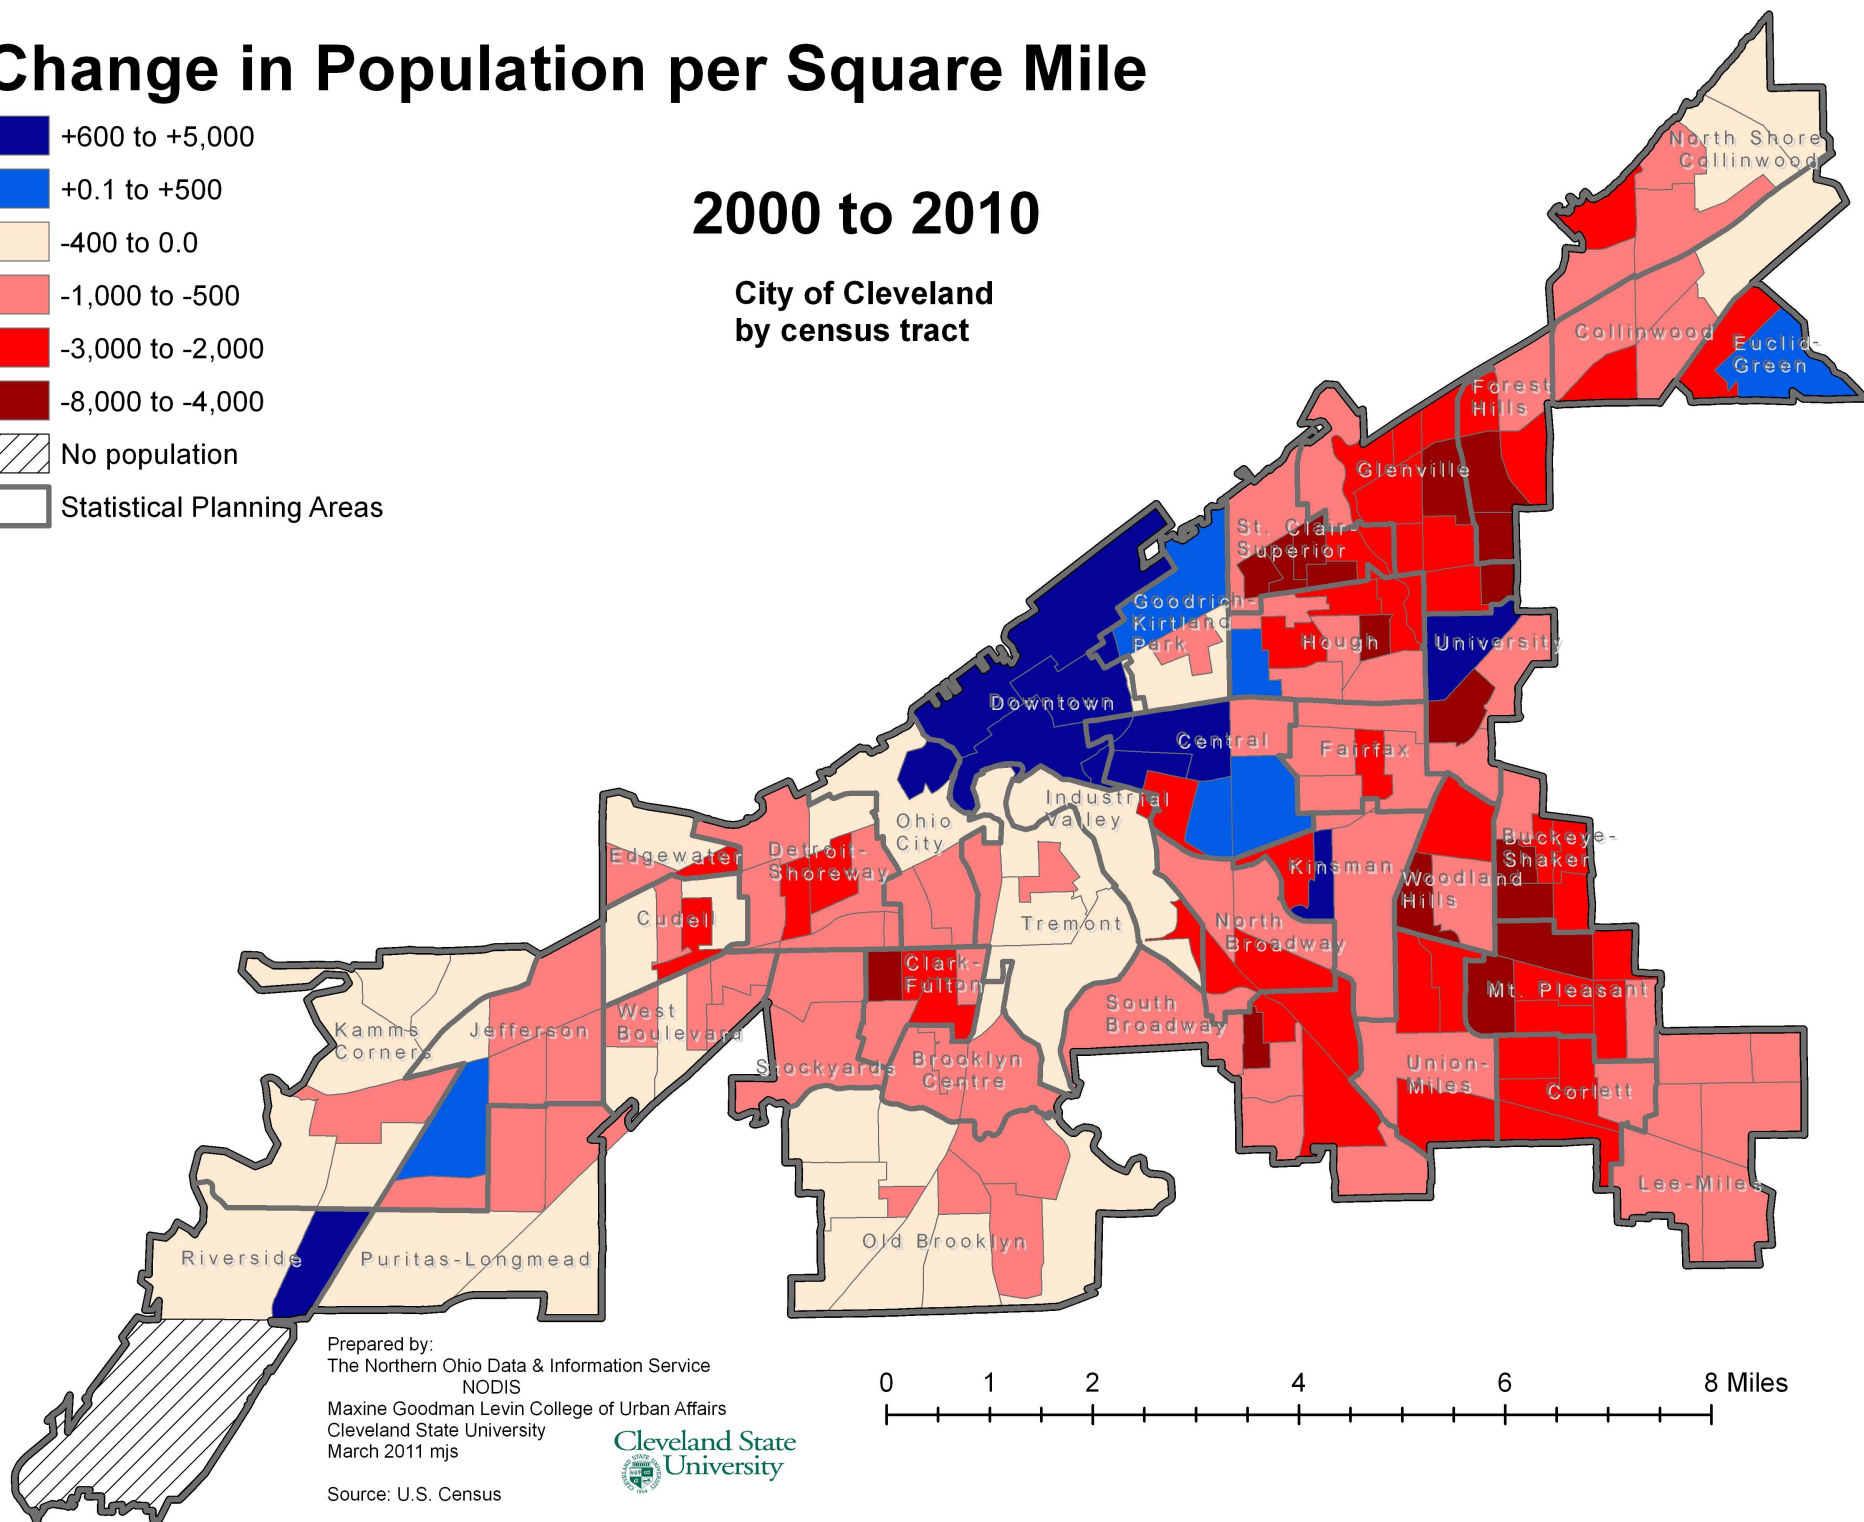

Change in Population per Square Mile

2000 to 2010

City of Cleveland by census tract

Prepared by:
The Northern Ohio Data & Information Service
NODIS
Maxine Goodman Levin College of Urban Affairs
Cleveland State University
March 2011 mjs

Source: U.S. Census