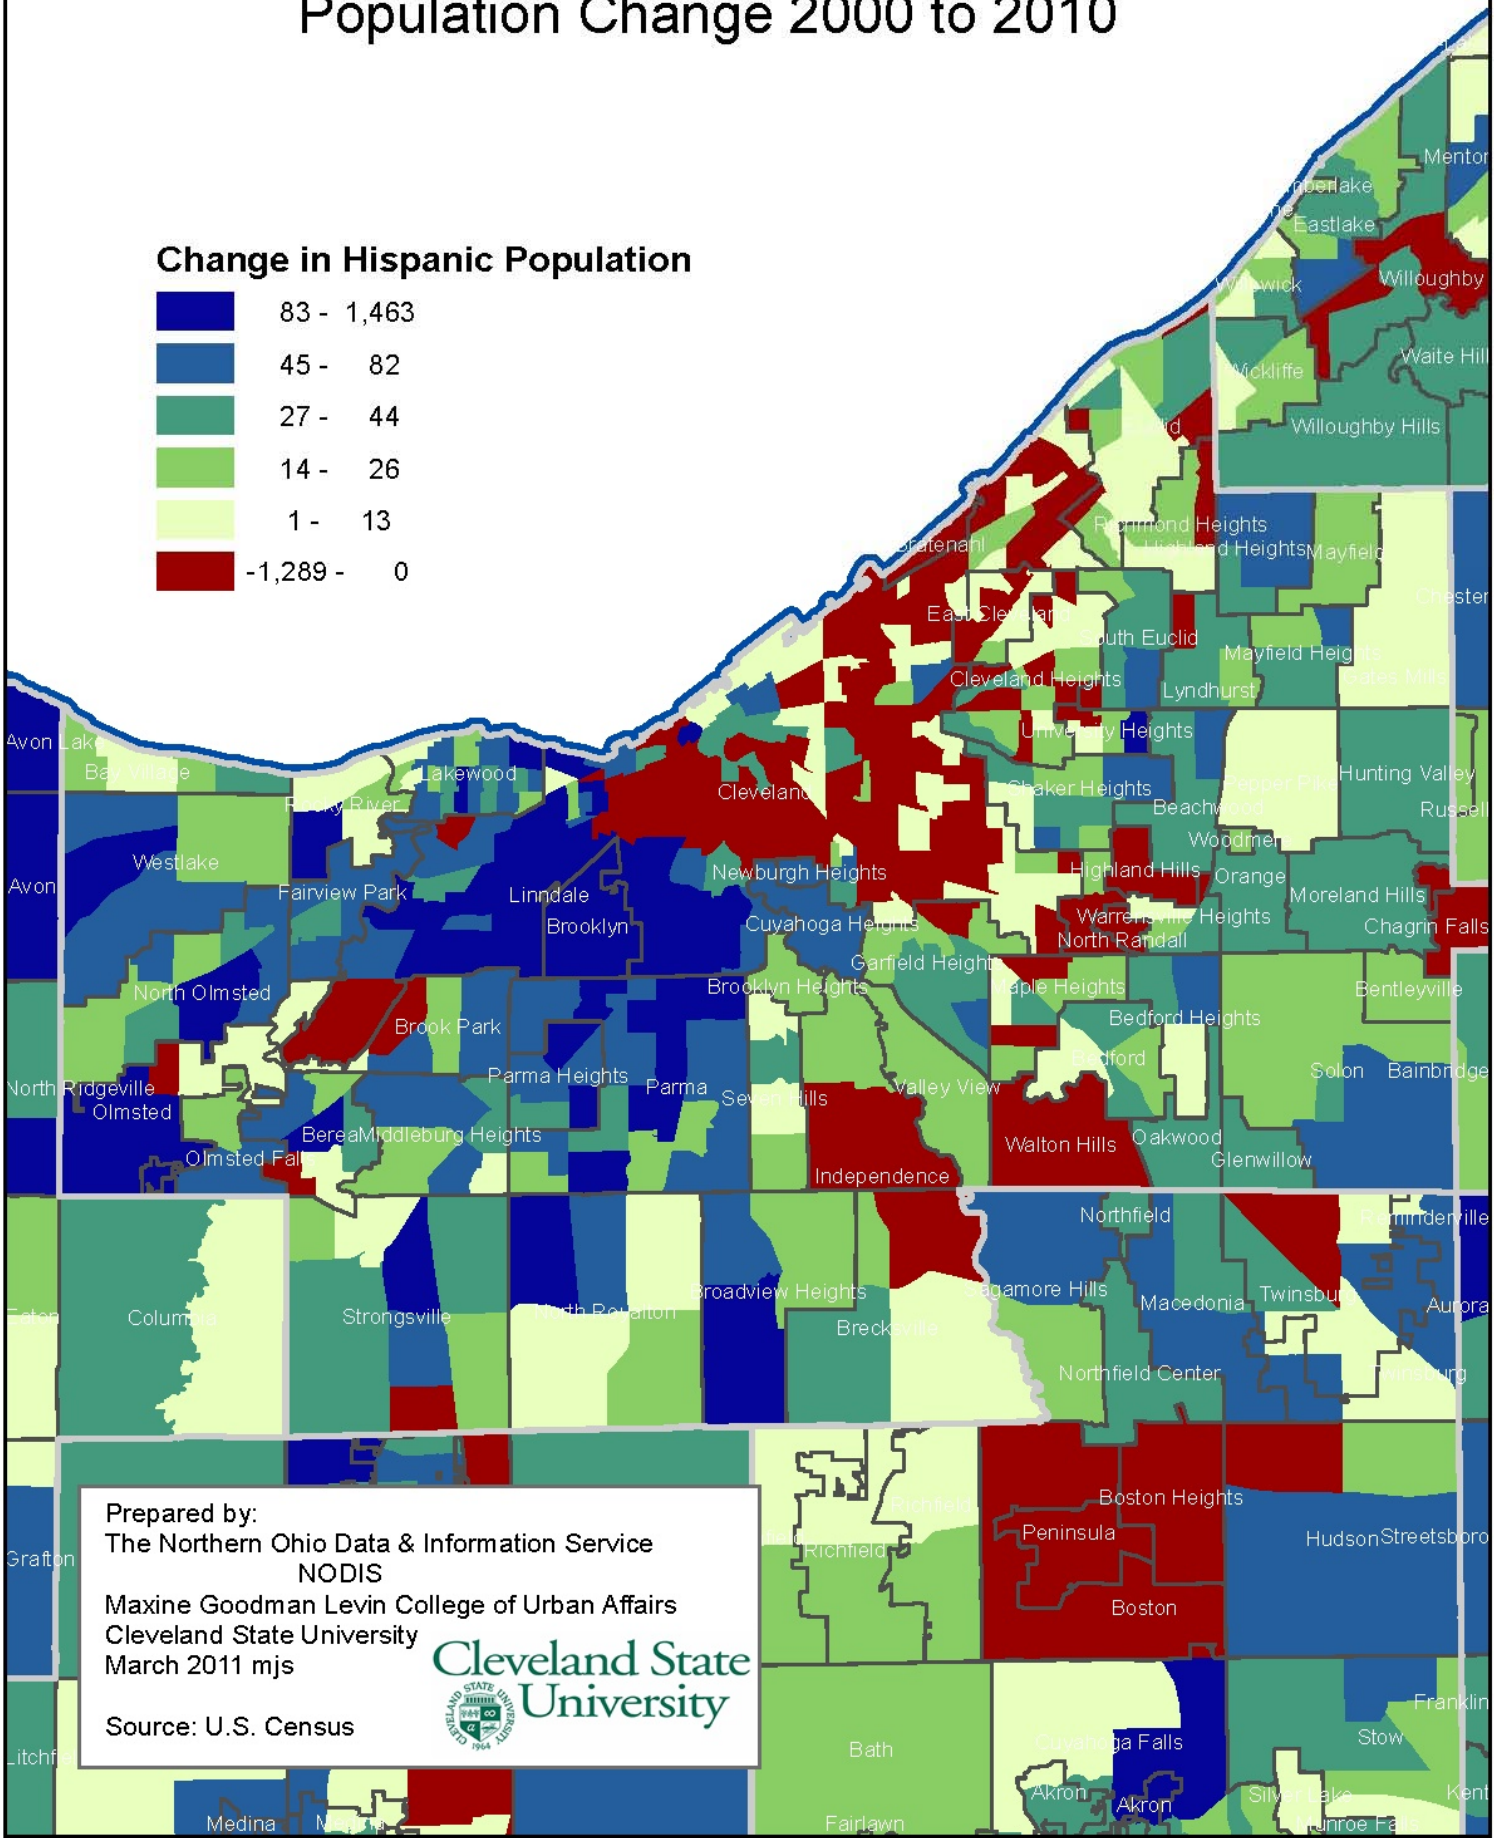

Population Change 2000 to 2010

Change in Hispanic Population

Prepared by:
 The Northern Ohio Data & Information Service
 NODIS
 Maxine Goodman Levin College of Urban Affairs
 Cleveland State University
 March 2011 mjs

Source: U.S. Census