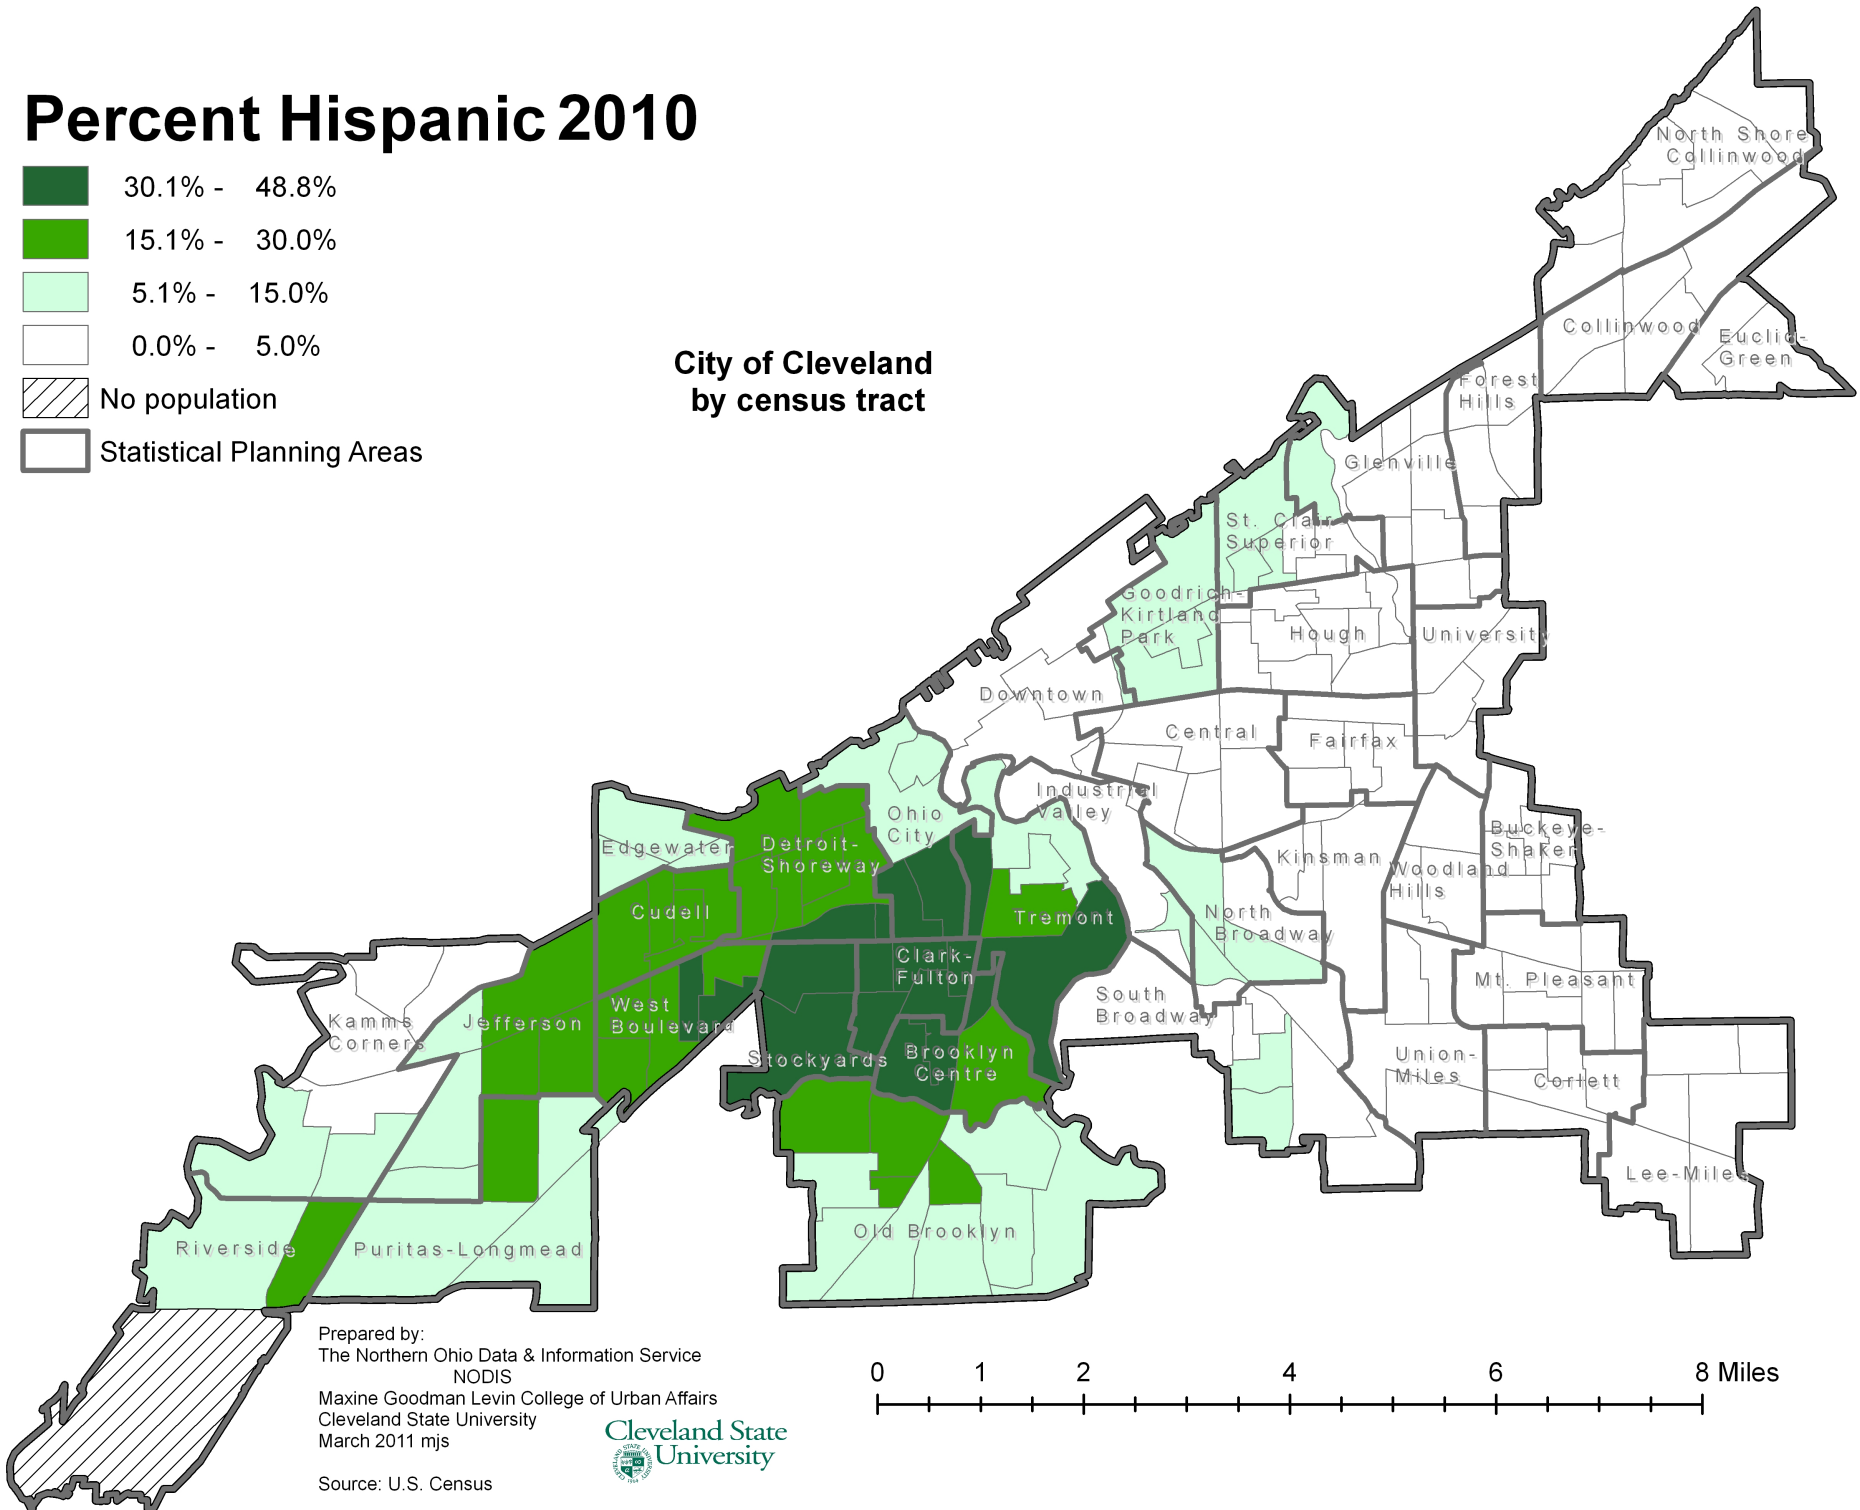

# Percent Hispanic 2010

## City of Cleveland by census tract

Prepared by:  
 The Northern Ohio Data & Information Service  
 NODIS  
 Maxine Goodman Levin College of Urban Affairs  
 Cleveland State University  
 March 2011 mjs

Source: U.S. Census