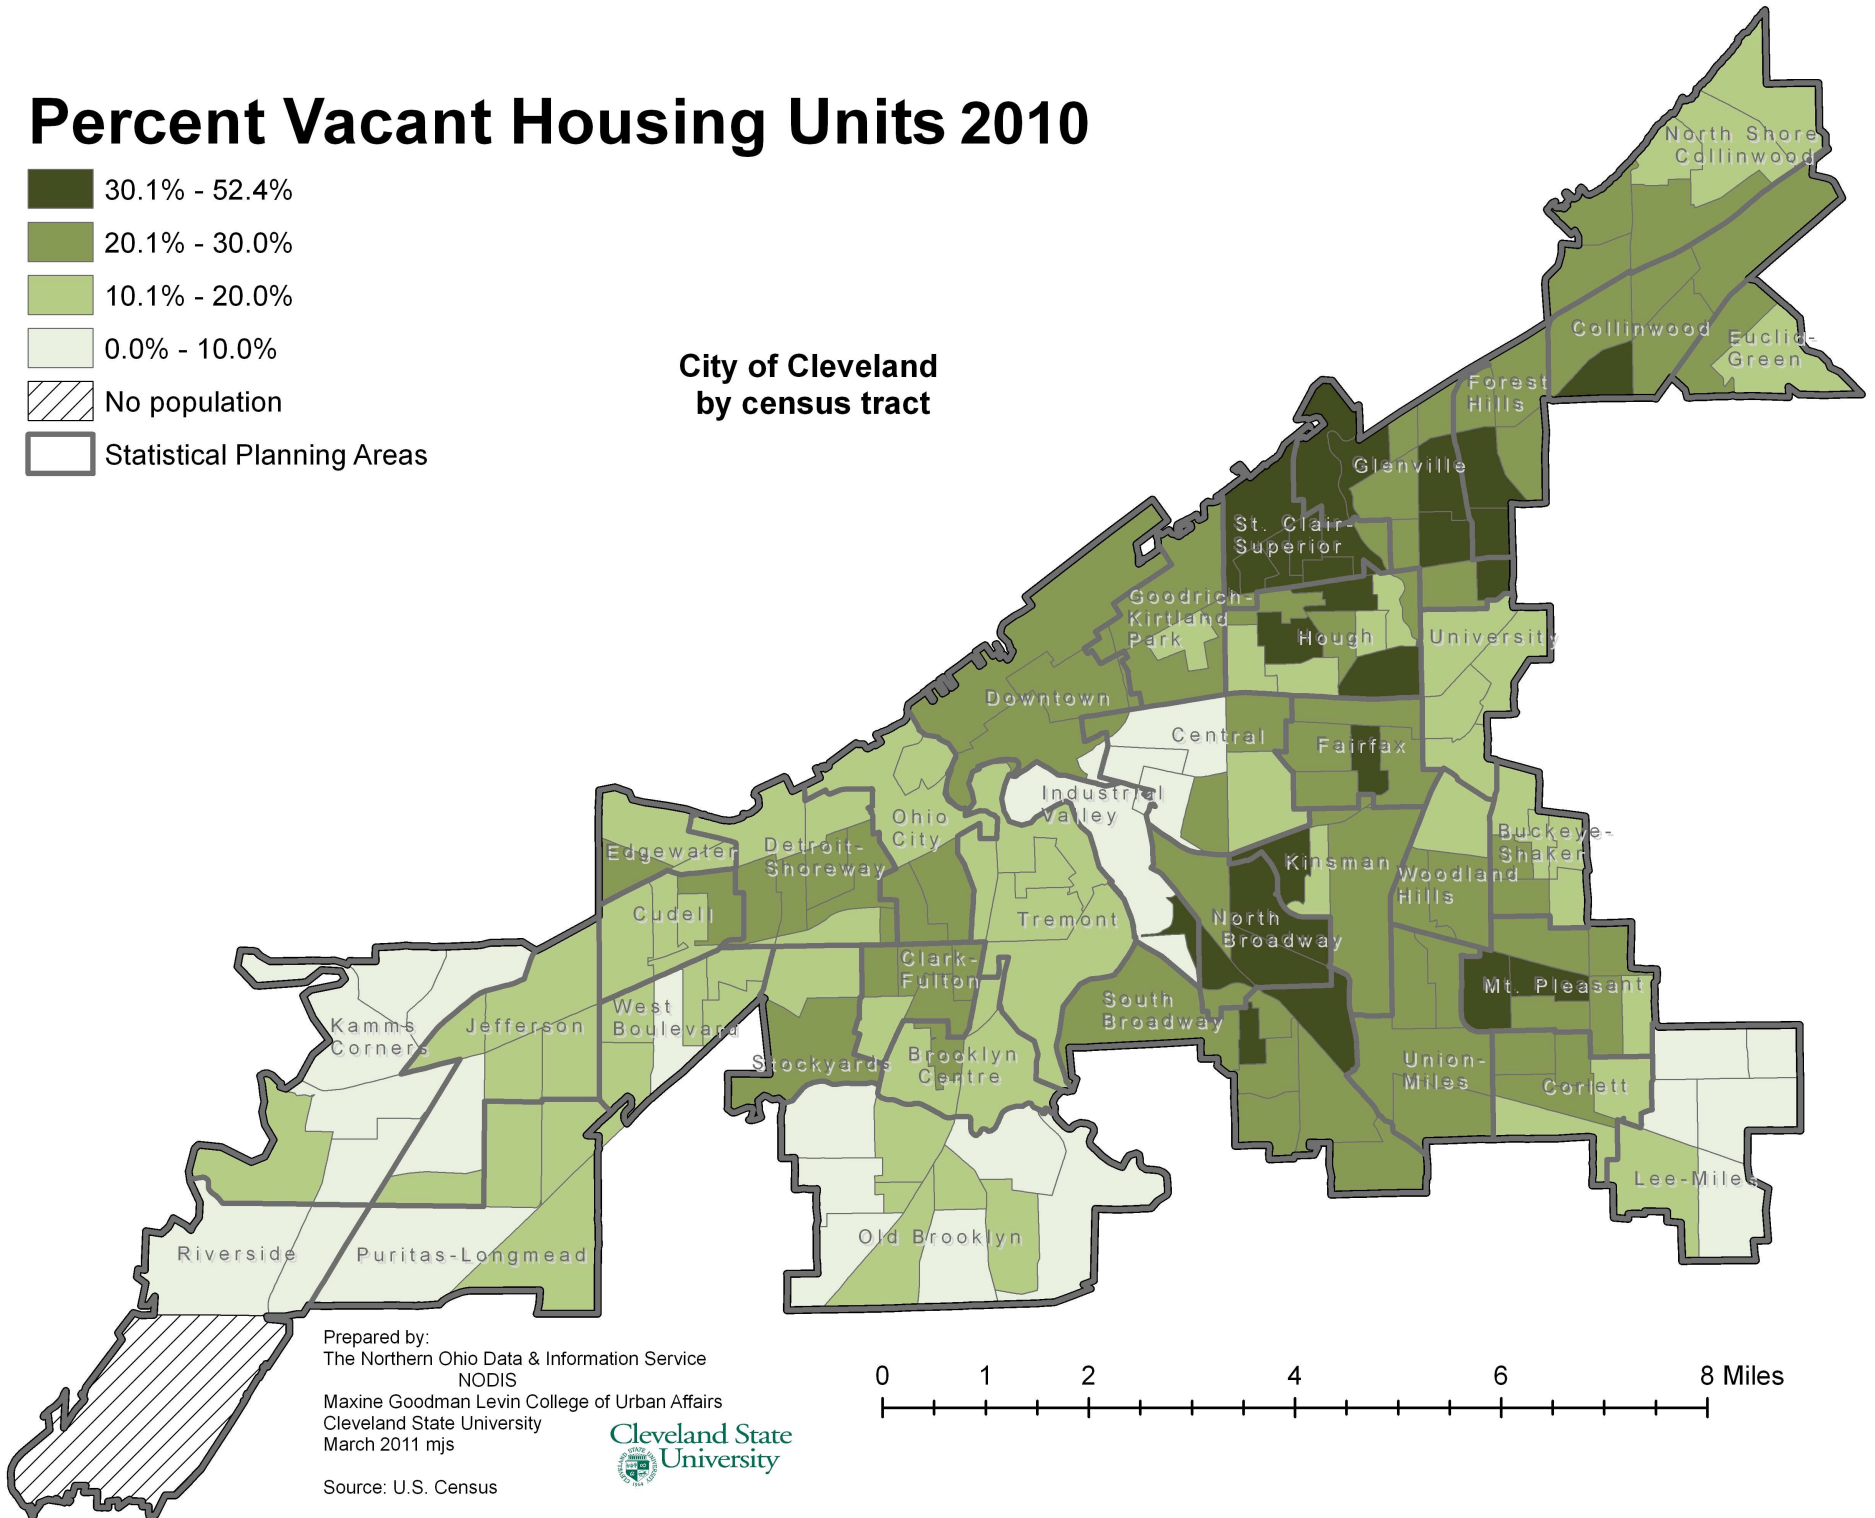

# Percent Vacant Housing Units 2010

**City of Cleveland  
by census tract**

Prepared by:  
The Northern Ohio Data & Information Service  
NODIS  
Maxine Goodman Levin College of Urban Affairs  
Cleveland State University  
March 2011 mjs

Source: U.S. Census