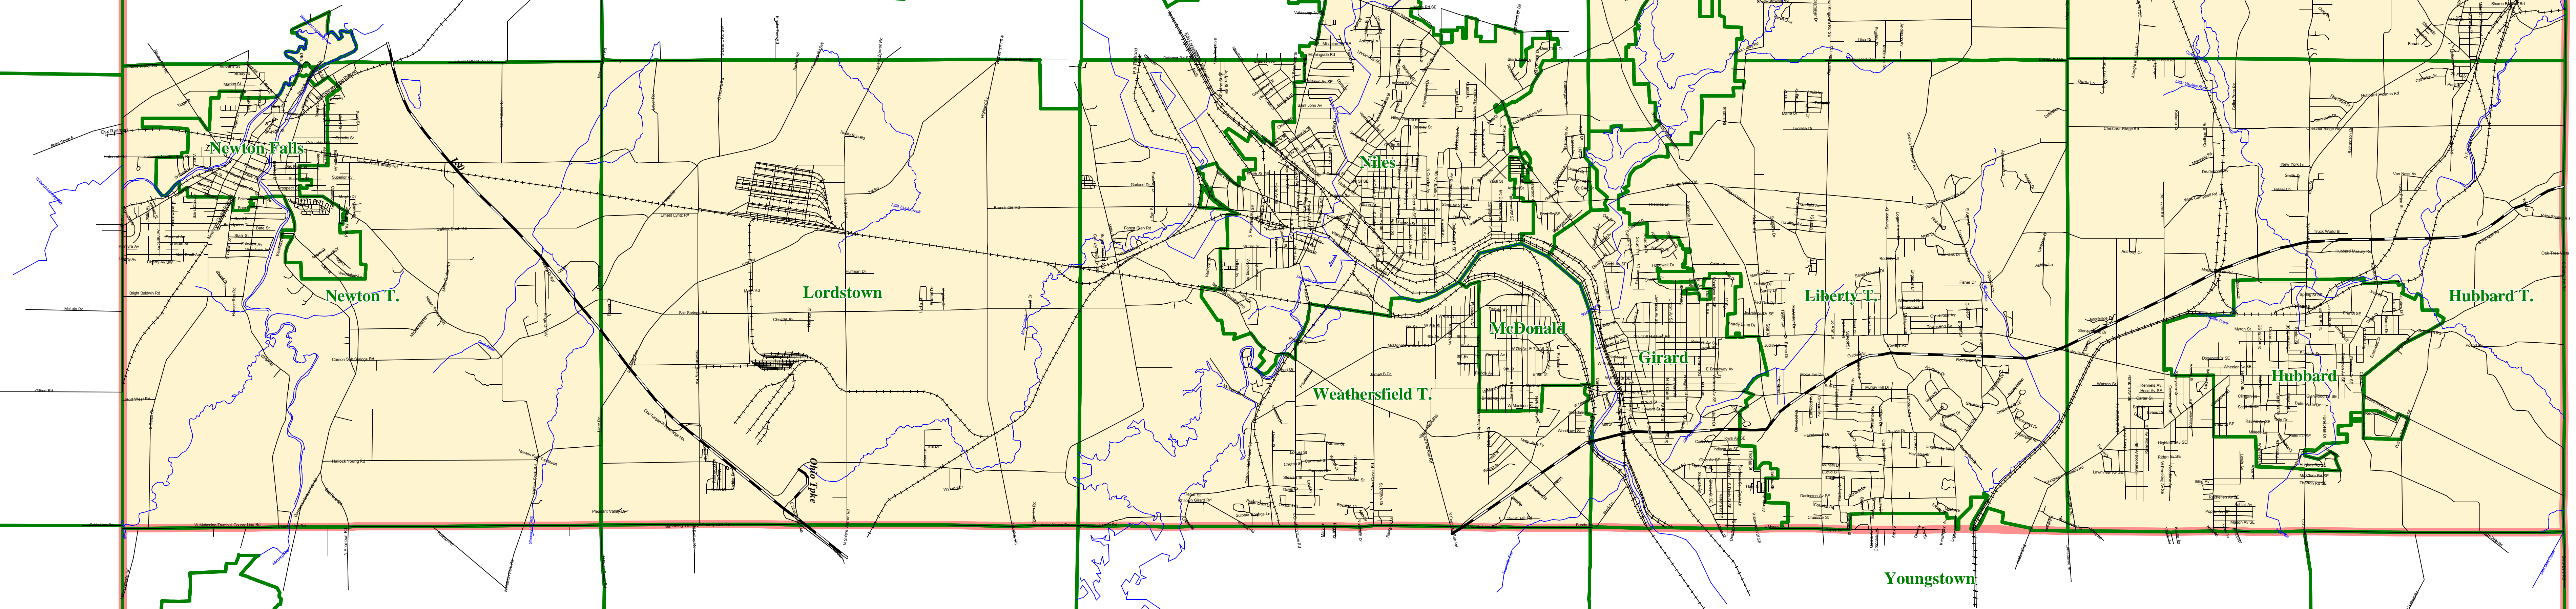

Ohio House District 65

Representative Sandra Harwood

GEAUGA

TRUMBULL

PORTAGE

MAHONING

- Interstate
- Street
- - - Rail
- Water
- ▭ County
- ▭ Community
- ▭ District

Cleveland State University 
Prepared by:
Northern Ohio Data & Information Service (NODIS)
Maxine Goodman Levin College of Urban Affairs
Cleveland State University
2/10/2003 MJJ