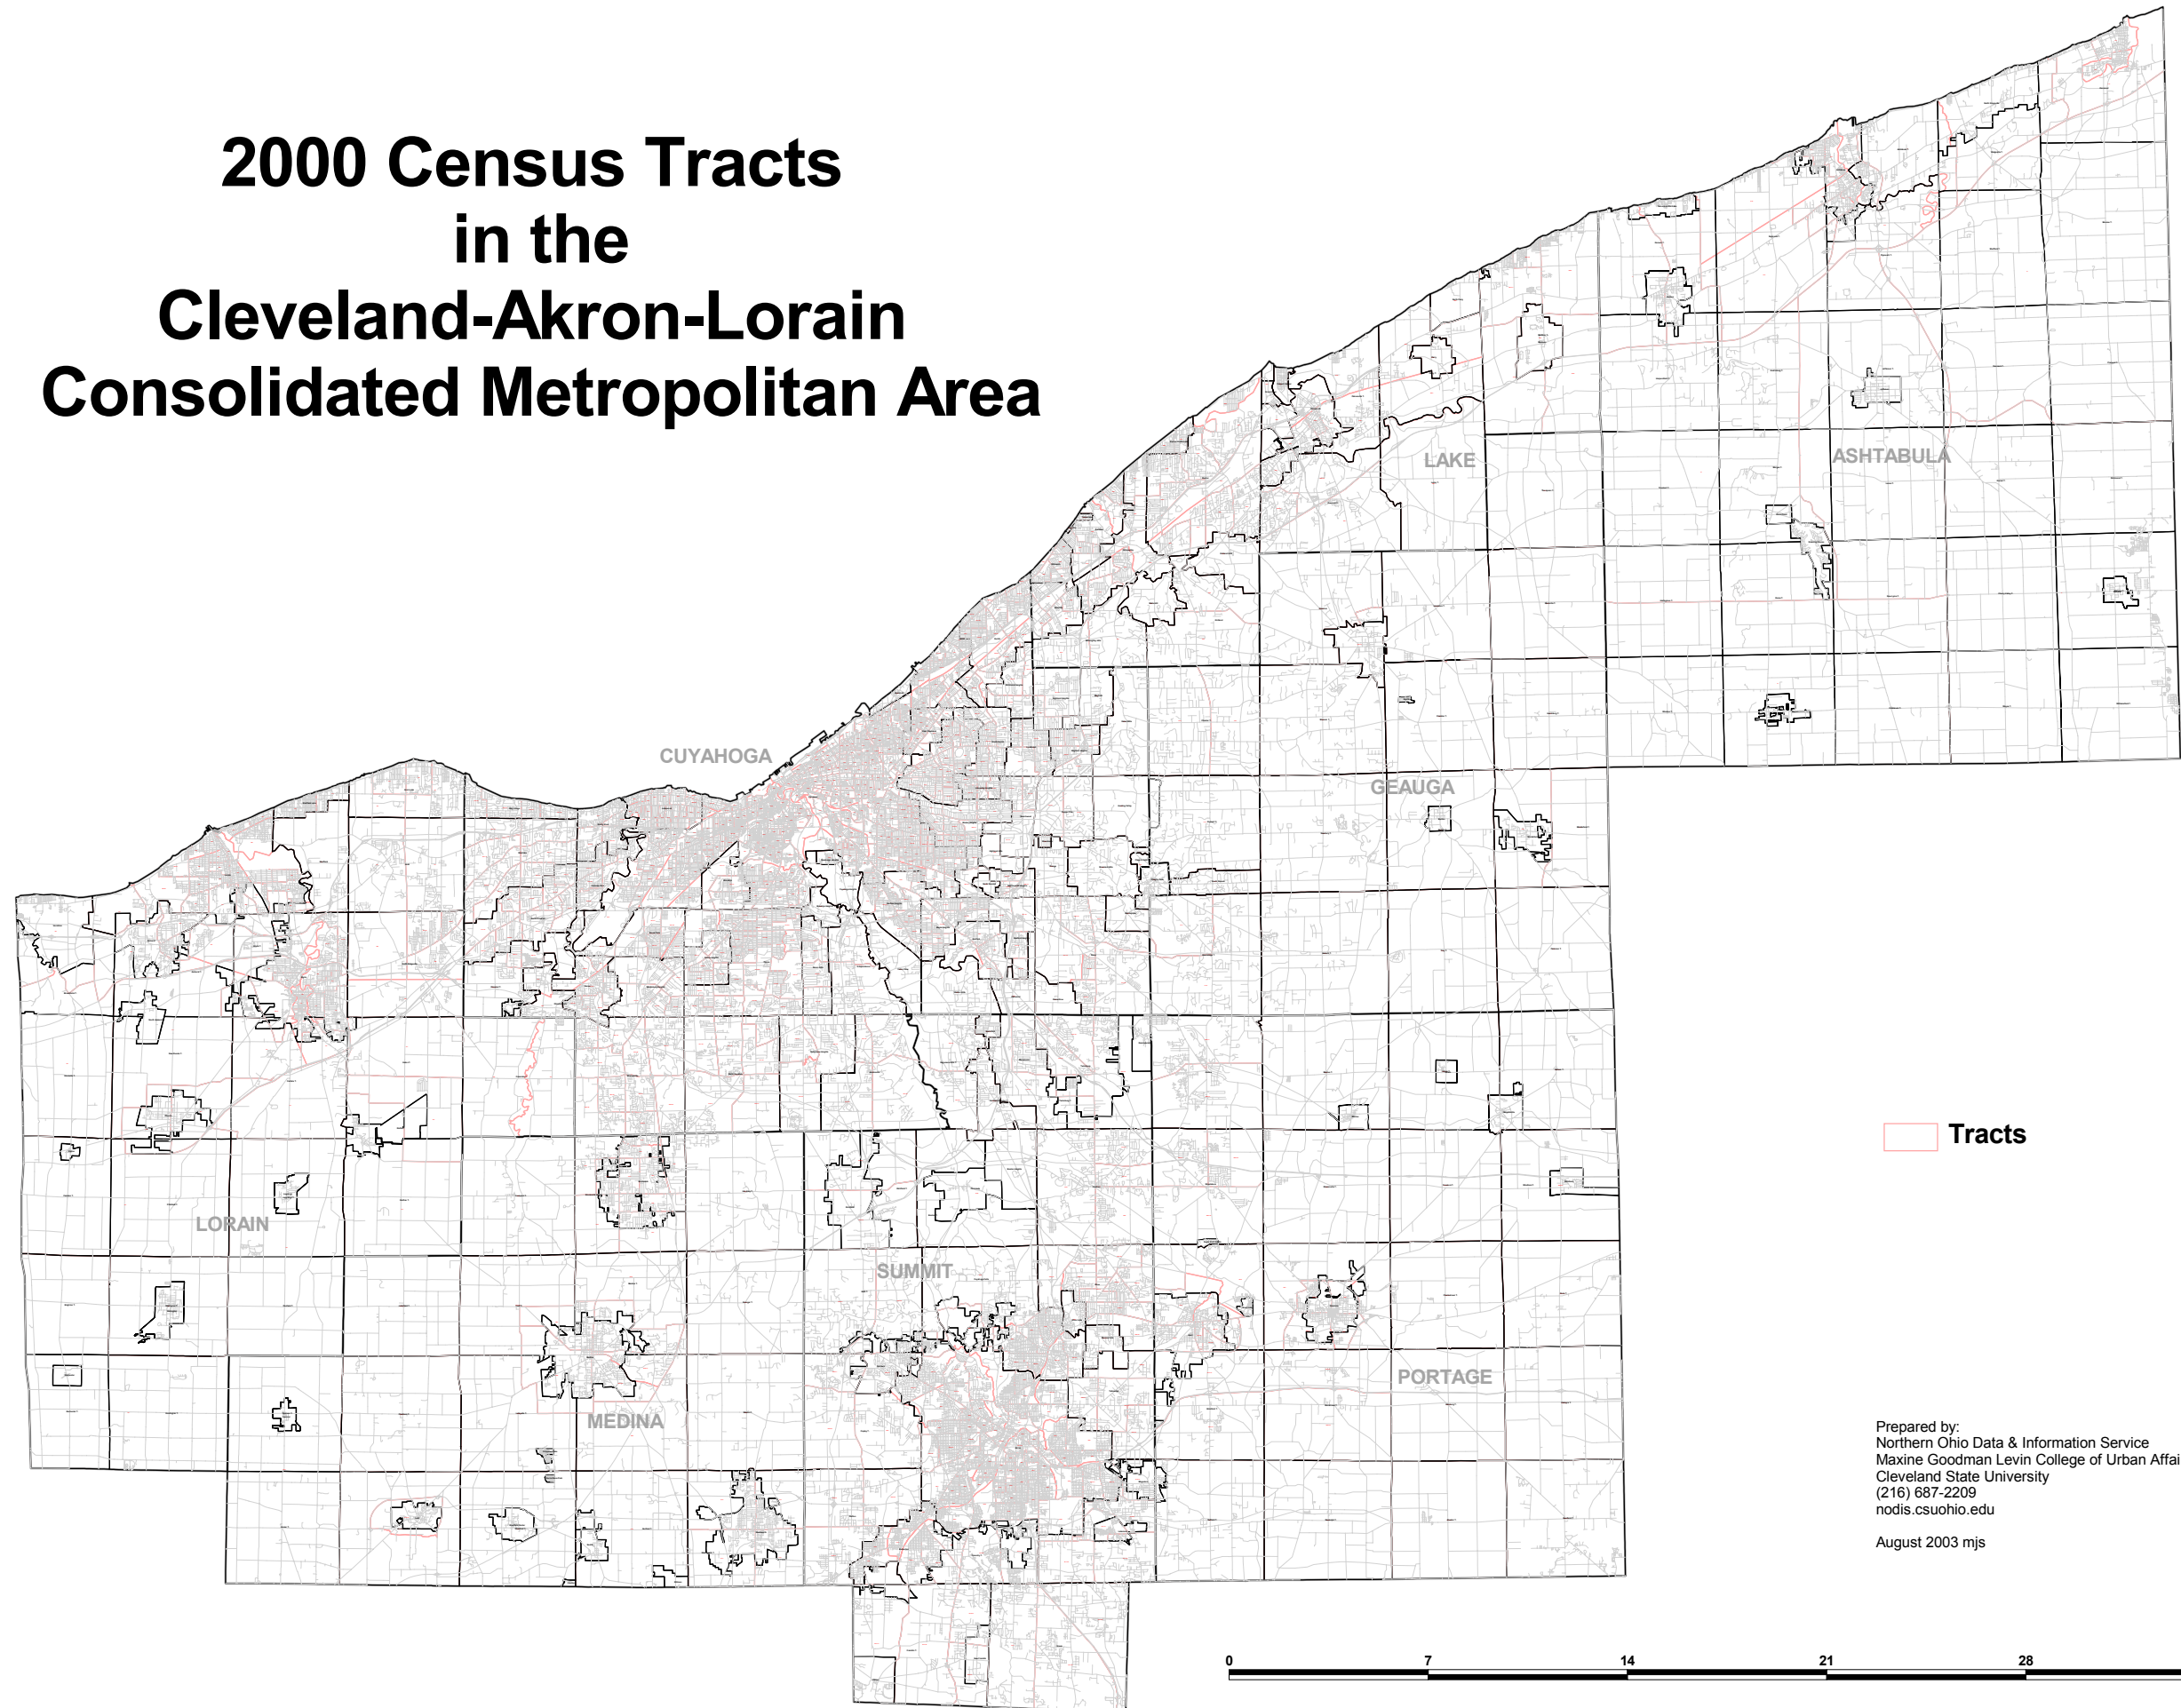

# 2000 Census Tracts in the Cleveland-Akron-Lorain Consolidated Metropolitan Area

Prepared by:  
Northern Ohio Data & Information Service  
Maxine Goodman Levin College of Urban Affairs  
Cleveland State University  
(216) 687-2209  
nodis.csuohio.edu

August 2003 mjs