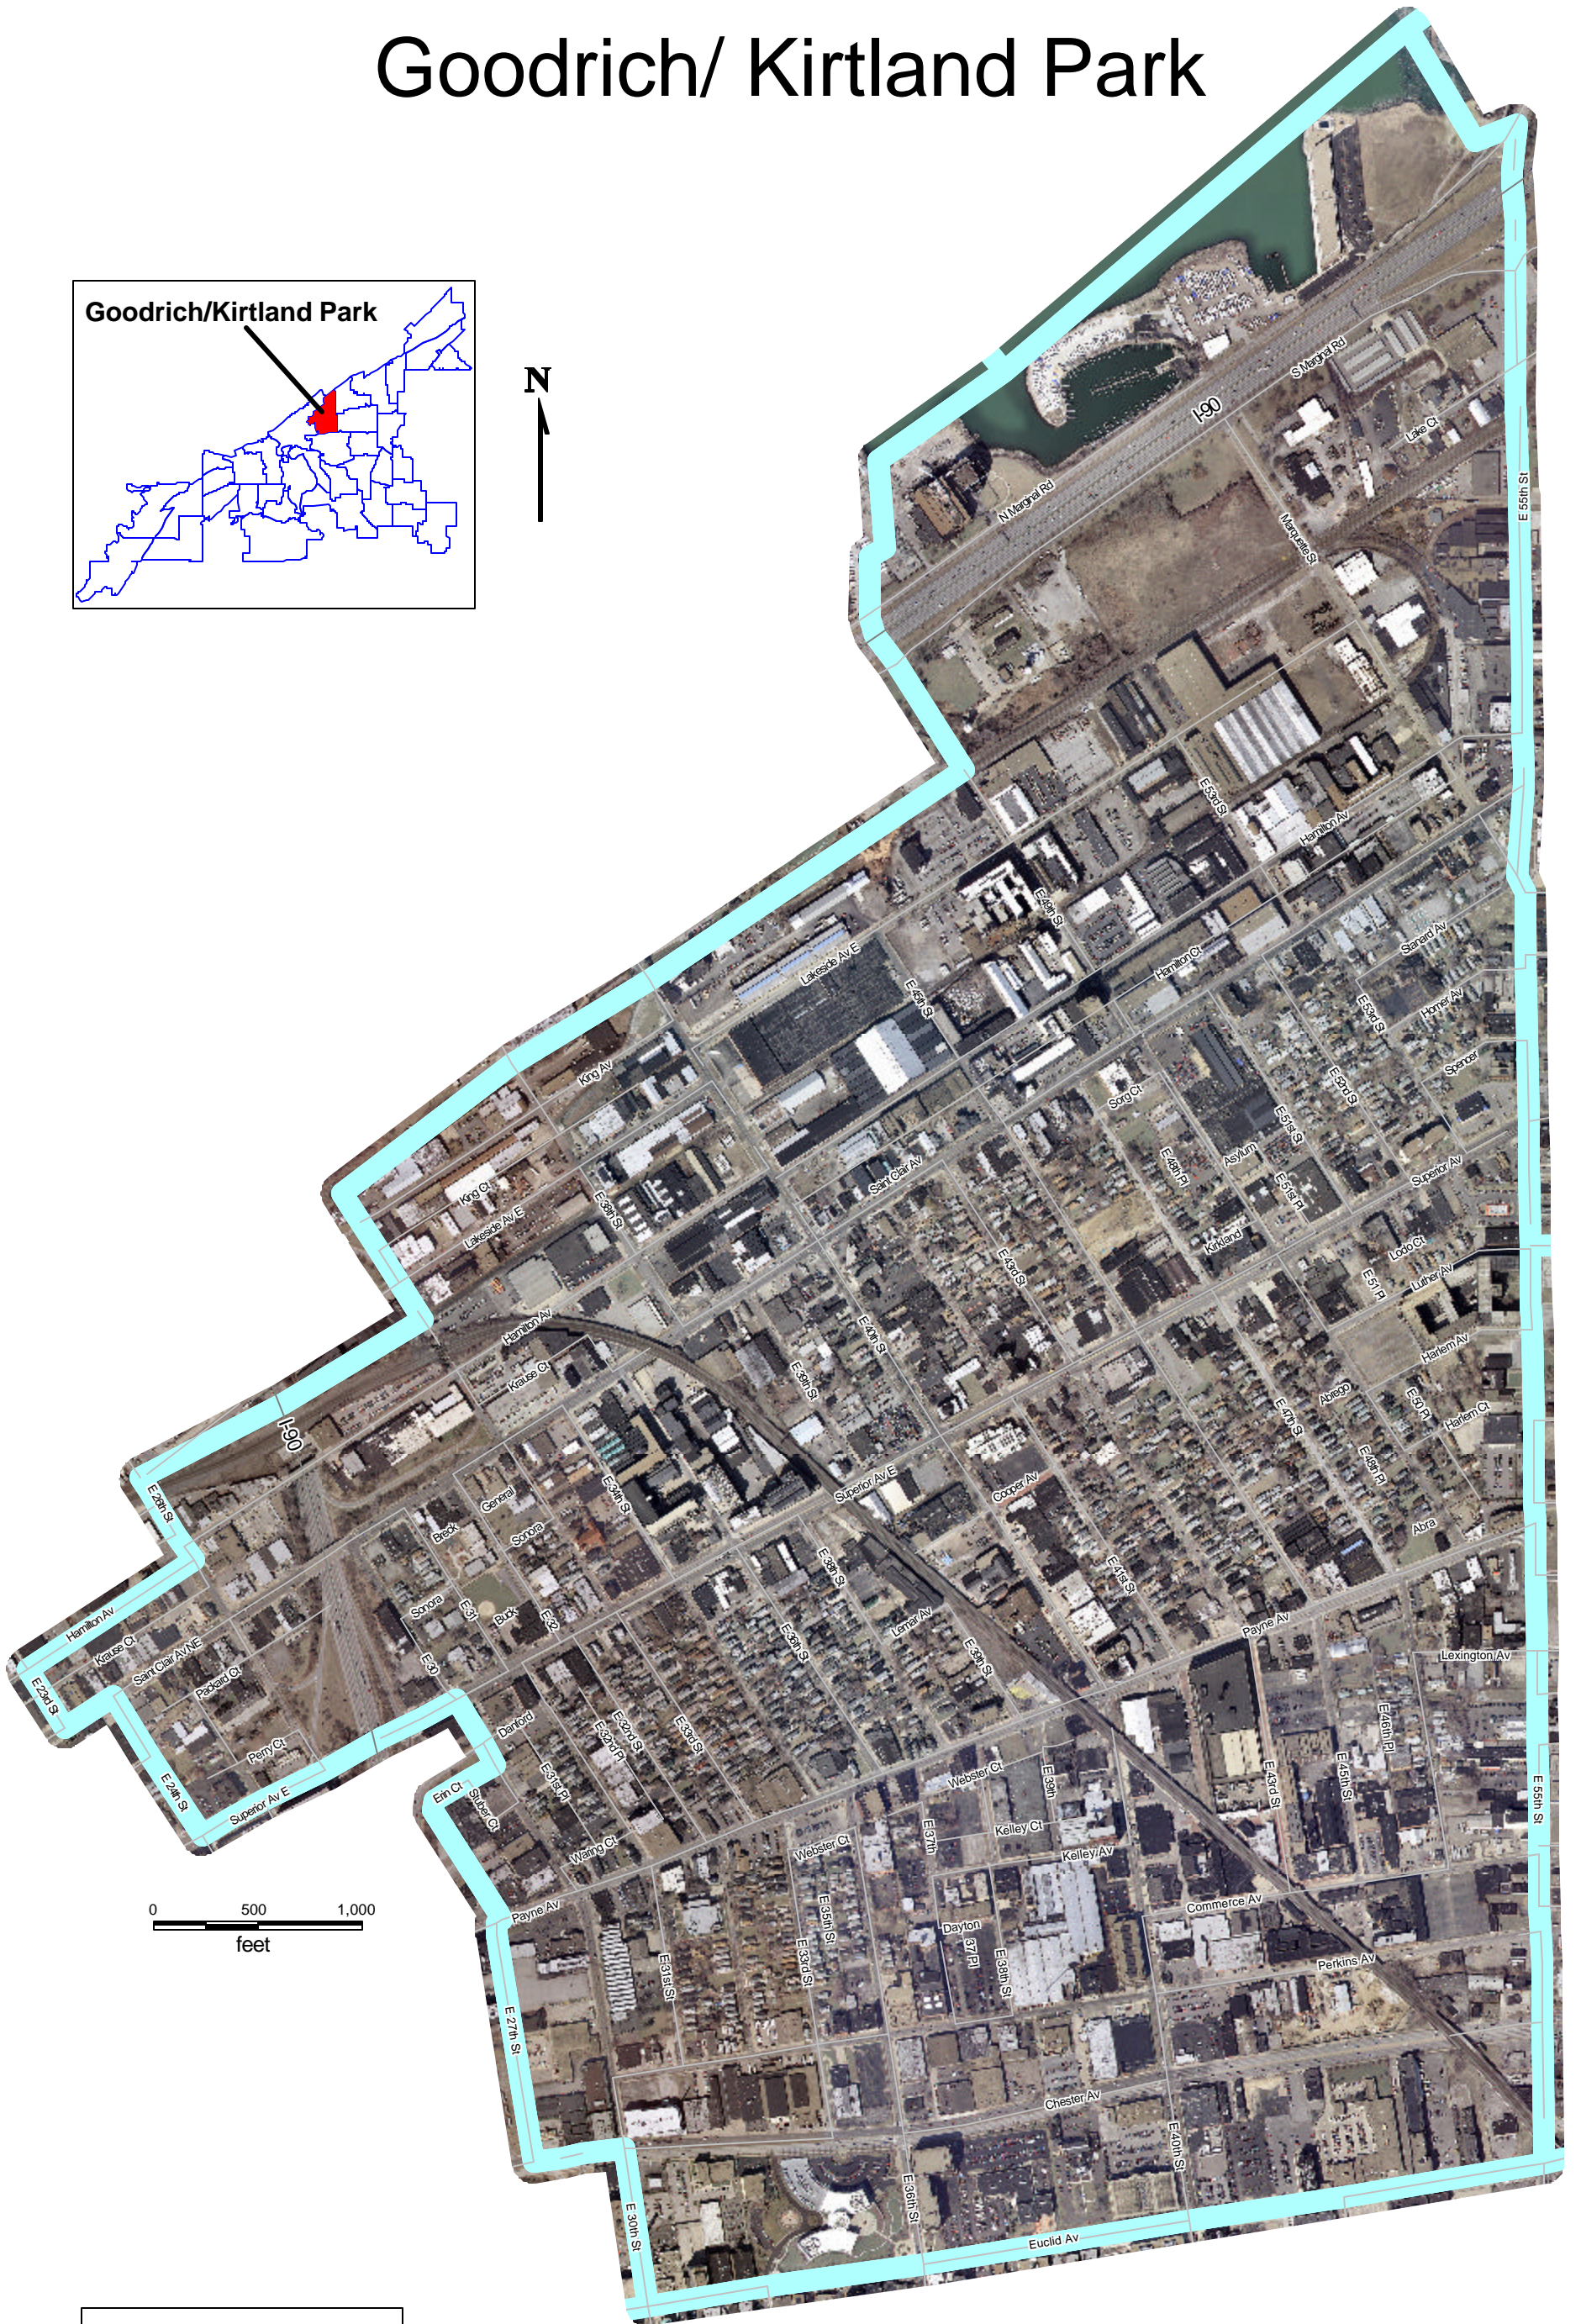

Goodrich/ Kirtland Park

 Neighborhood (SPA)

Source:
Cleveland Planning Commission, 2002 (SPA-Neighborhood)
Cuyahoga County Engineer's Office, 2006 (Orthophoto)

Prepared by:
Northern Ohio Data & Information Service (NODIS)
Maxine Goodman Levin College of Urban Affairs
Cleveland State University
(216) 687-2210 <http://nodisnet1.urban.csuohio.edu>