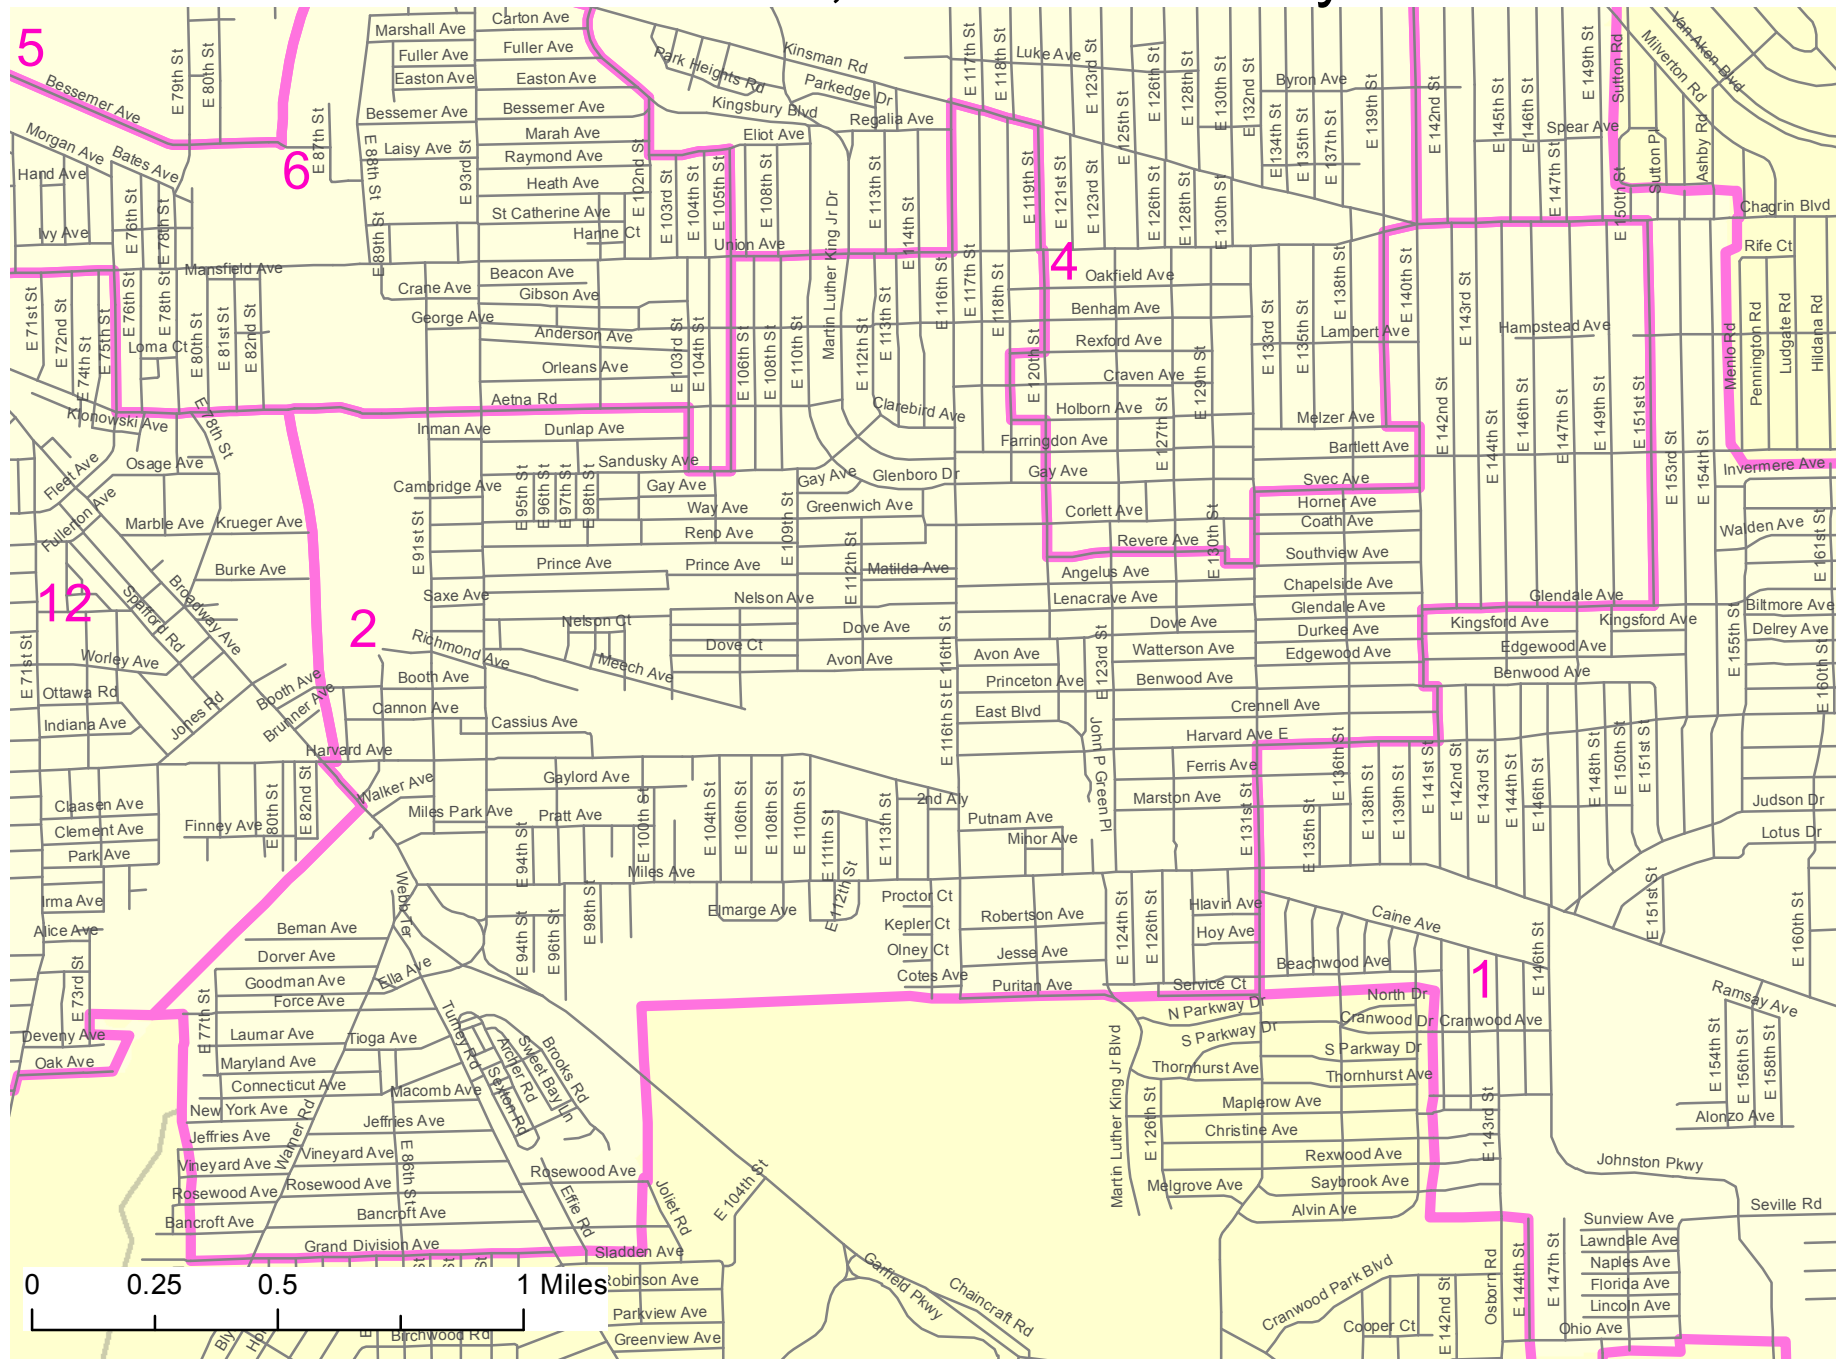

Cleveland Ward 2, effective January 2014

Ward

Source: Cleveland City Council (June, 2013)

Prepared by:
 Cleveland State University
 Levin College of Urban Affairs
 Northern Ohio Data & Information Service (NODIS) June 2013 JCW