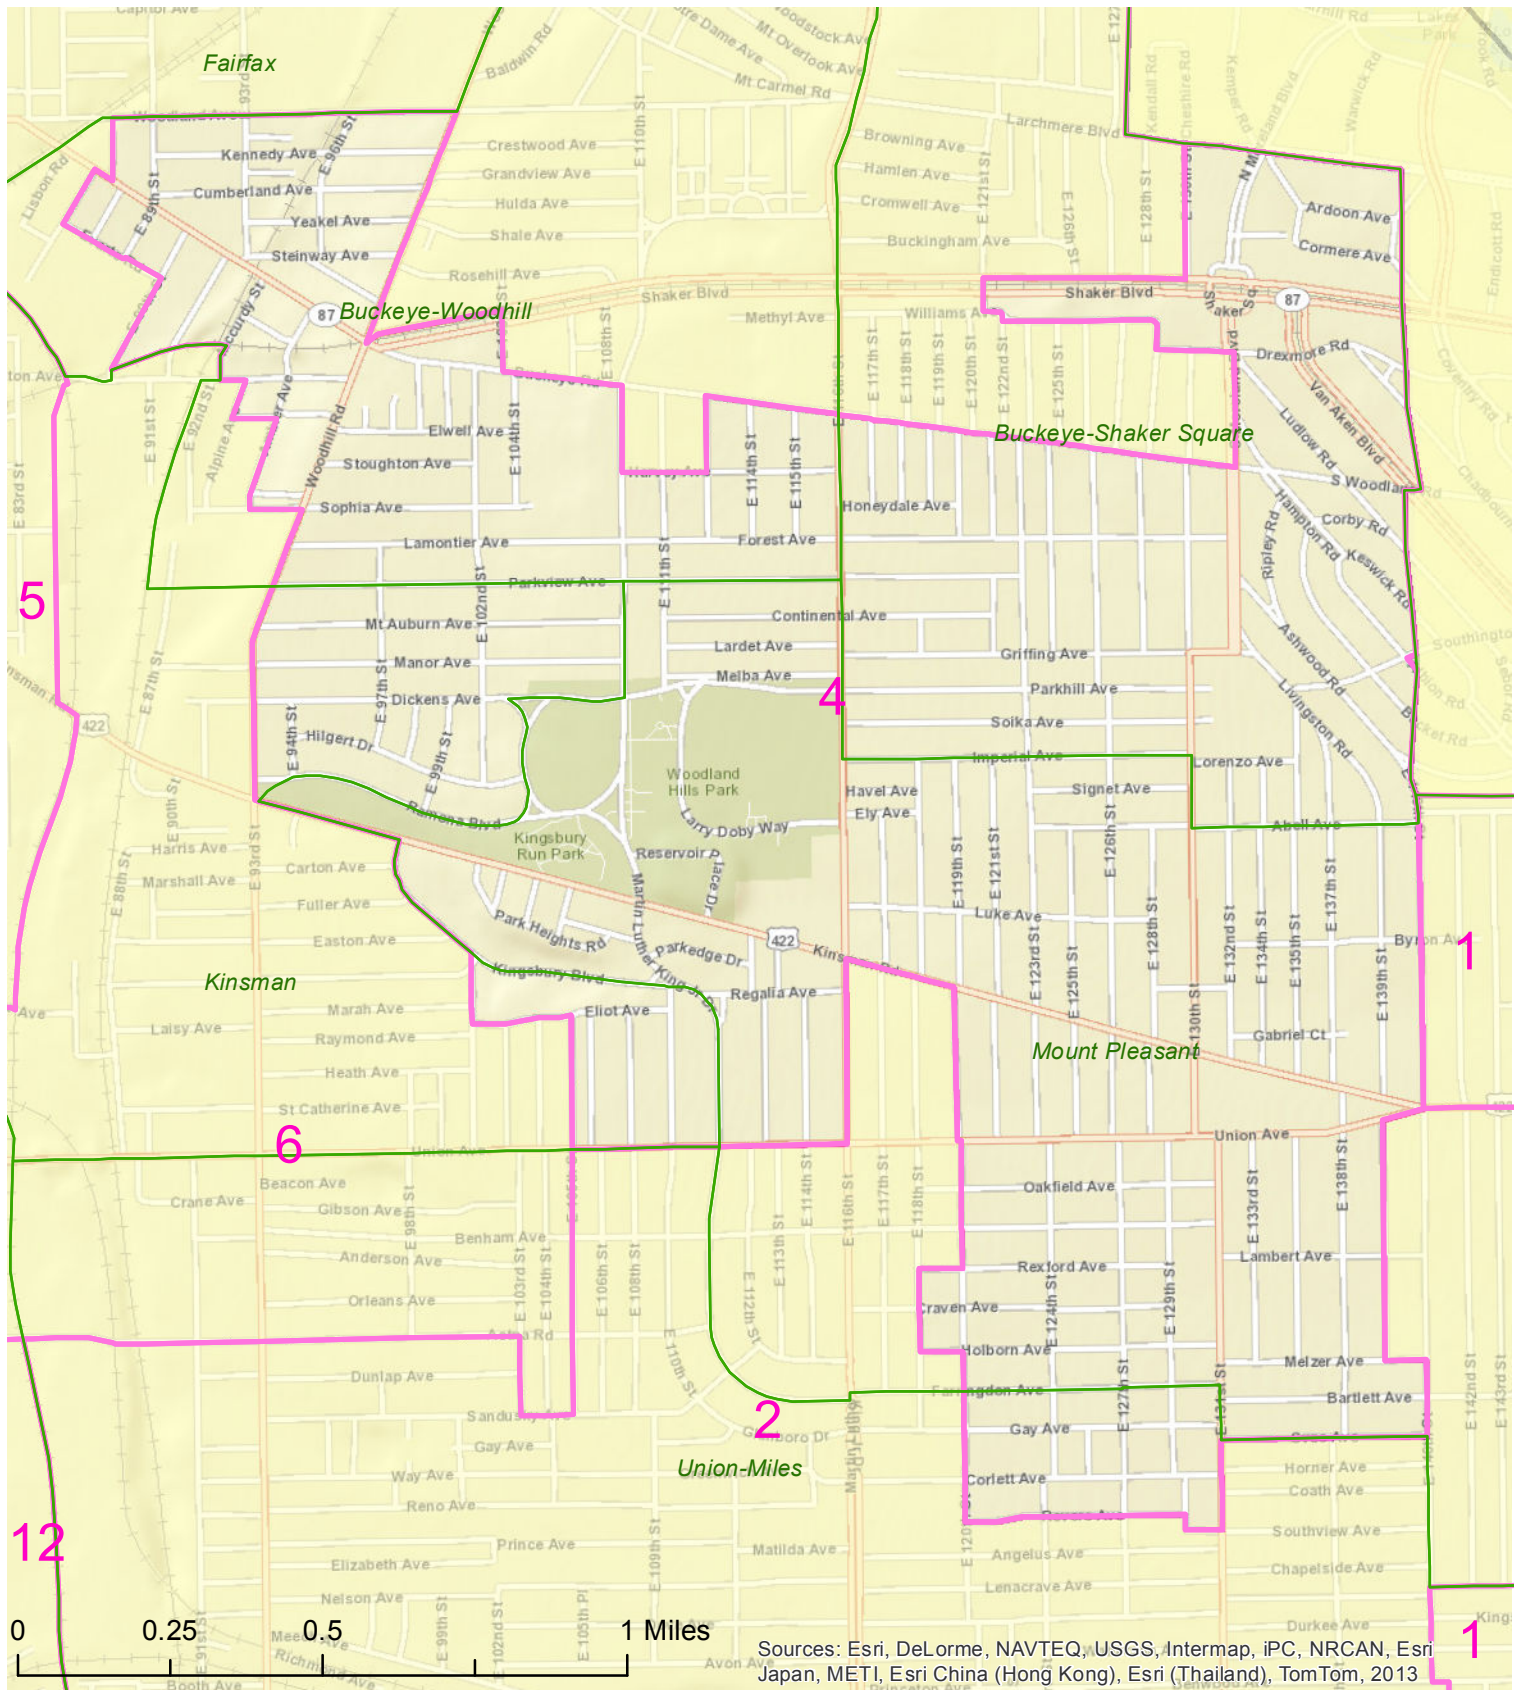

Cleveland Ward 4, effective January 2014

Sources: Esri, DeLorme, NAVTEQ, USGS, Intermap, iPC, NRCAN, Esri Japan, METI, Esri China (Hong Kong), Esri (Thailand), TomTom, 2013

Ward

Source: Cleveland City Council (June, 2013)

Neighborhood

Source: Cleveland City Planning Commission (January, 2012)

Prepared by:
 Cleveland State University
 Levin College of Urban Affairs
 Northern Ohio Data & Information Service
 (NODIS) June 2013 JCW