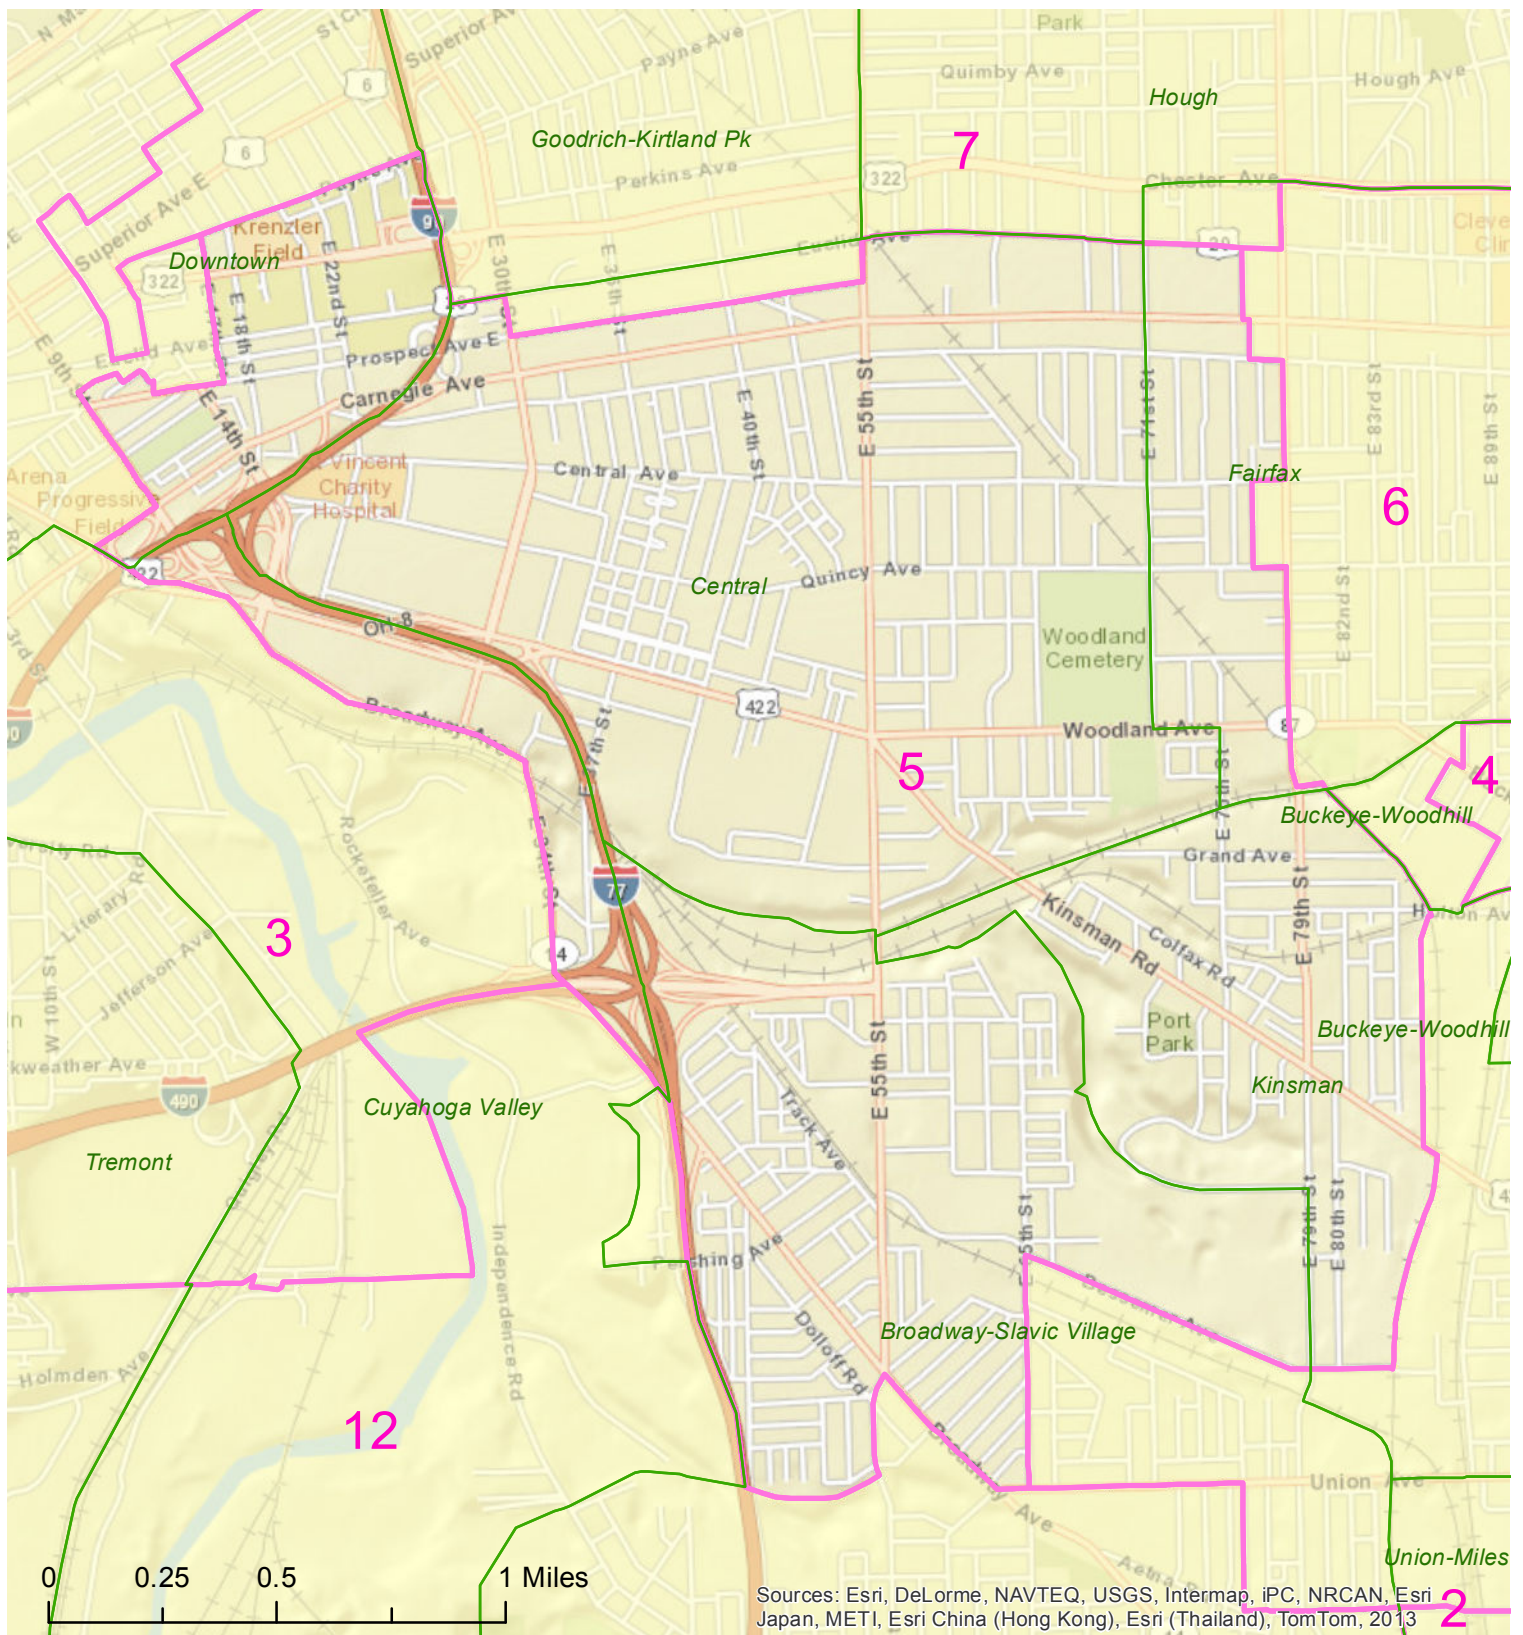

# Cleveland Ward 5, effective January 2014

Ward

Neighborhood

Source: Cleveland City Council (June, 2013)

Source: Cleveland City Planning Commission (January, 2012)

Prepared by:  
 Cleveland State University  
 Levin College of Urban Affairs  
 Northern Ohio Data & Information Service  
 (NODIS) June 2013 JCW