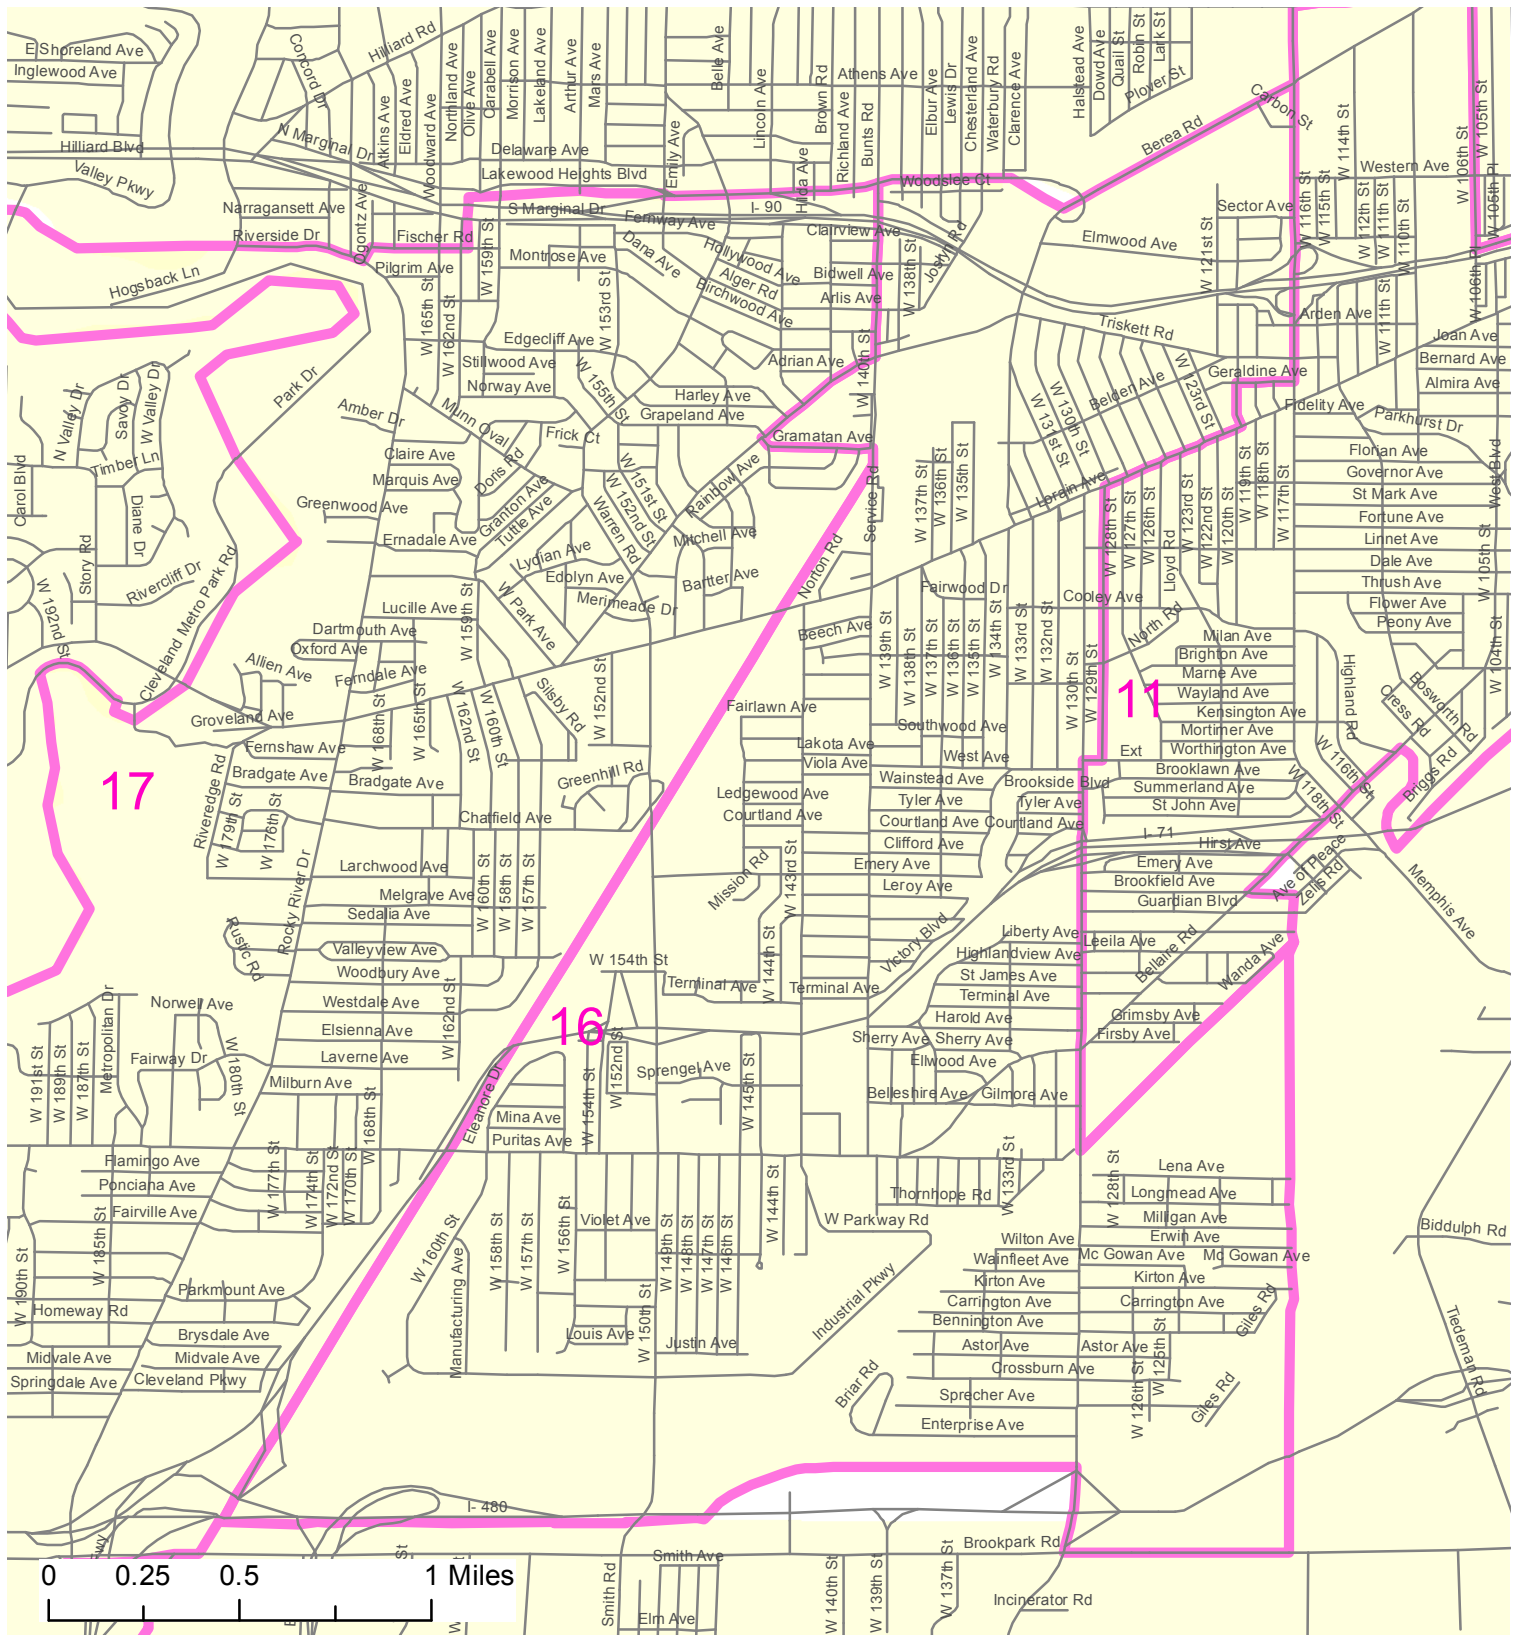

Cleveland Ward 16, effective January 2014

Ward

Source: Cleveland City Council (June, 2013)

Prepared by:
 Cleveland State University
 Levin College of Urban Affairs
 Northern Ohio Data & Information Service
 (NODIS) June 2013 JCW