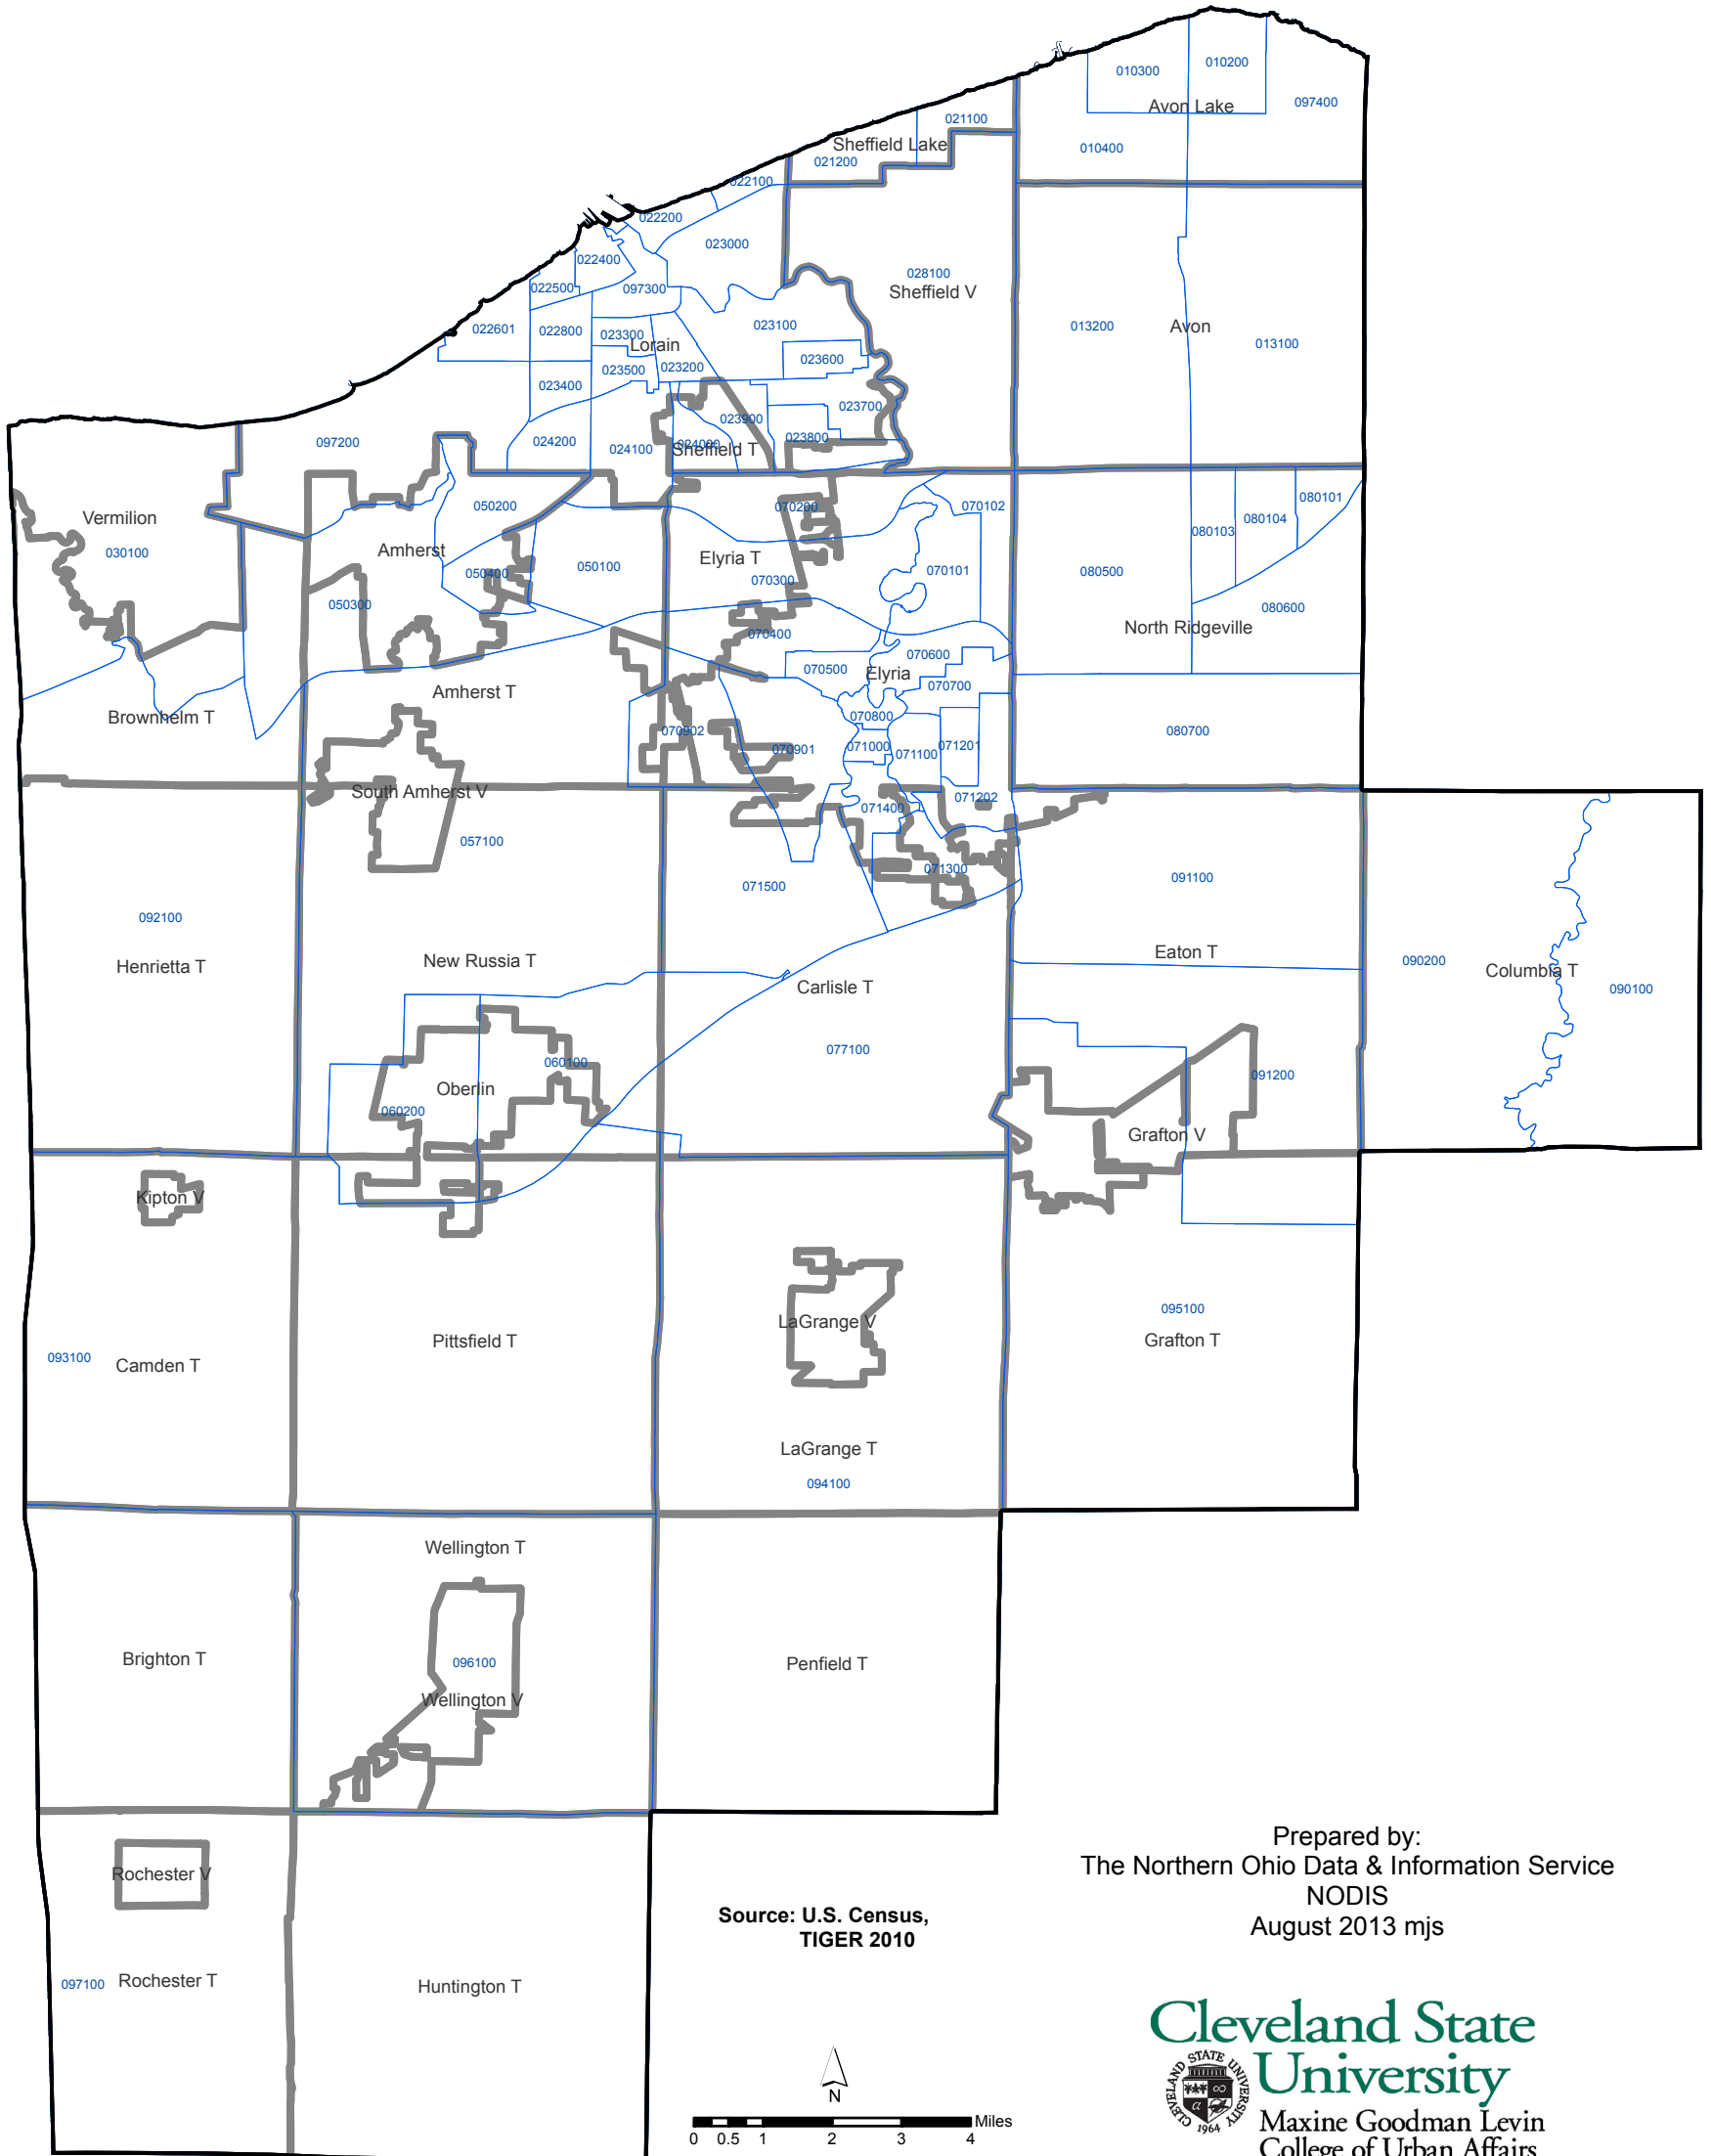

# 2010 Census Tracts

## Lorain County, Ohio

Source: U.S. Census,  
TIGER 2010

Prepared by:  
The Northern Ohio Data & Information Service  
NODIS  
August 2013 mjs

**Cleveland State University**  
Maxine Goodman Levin  
College of Urban Affairs