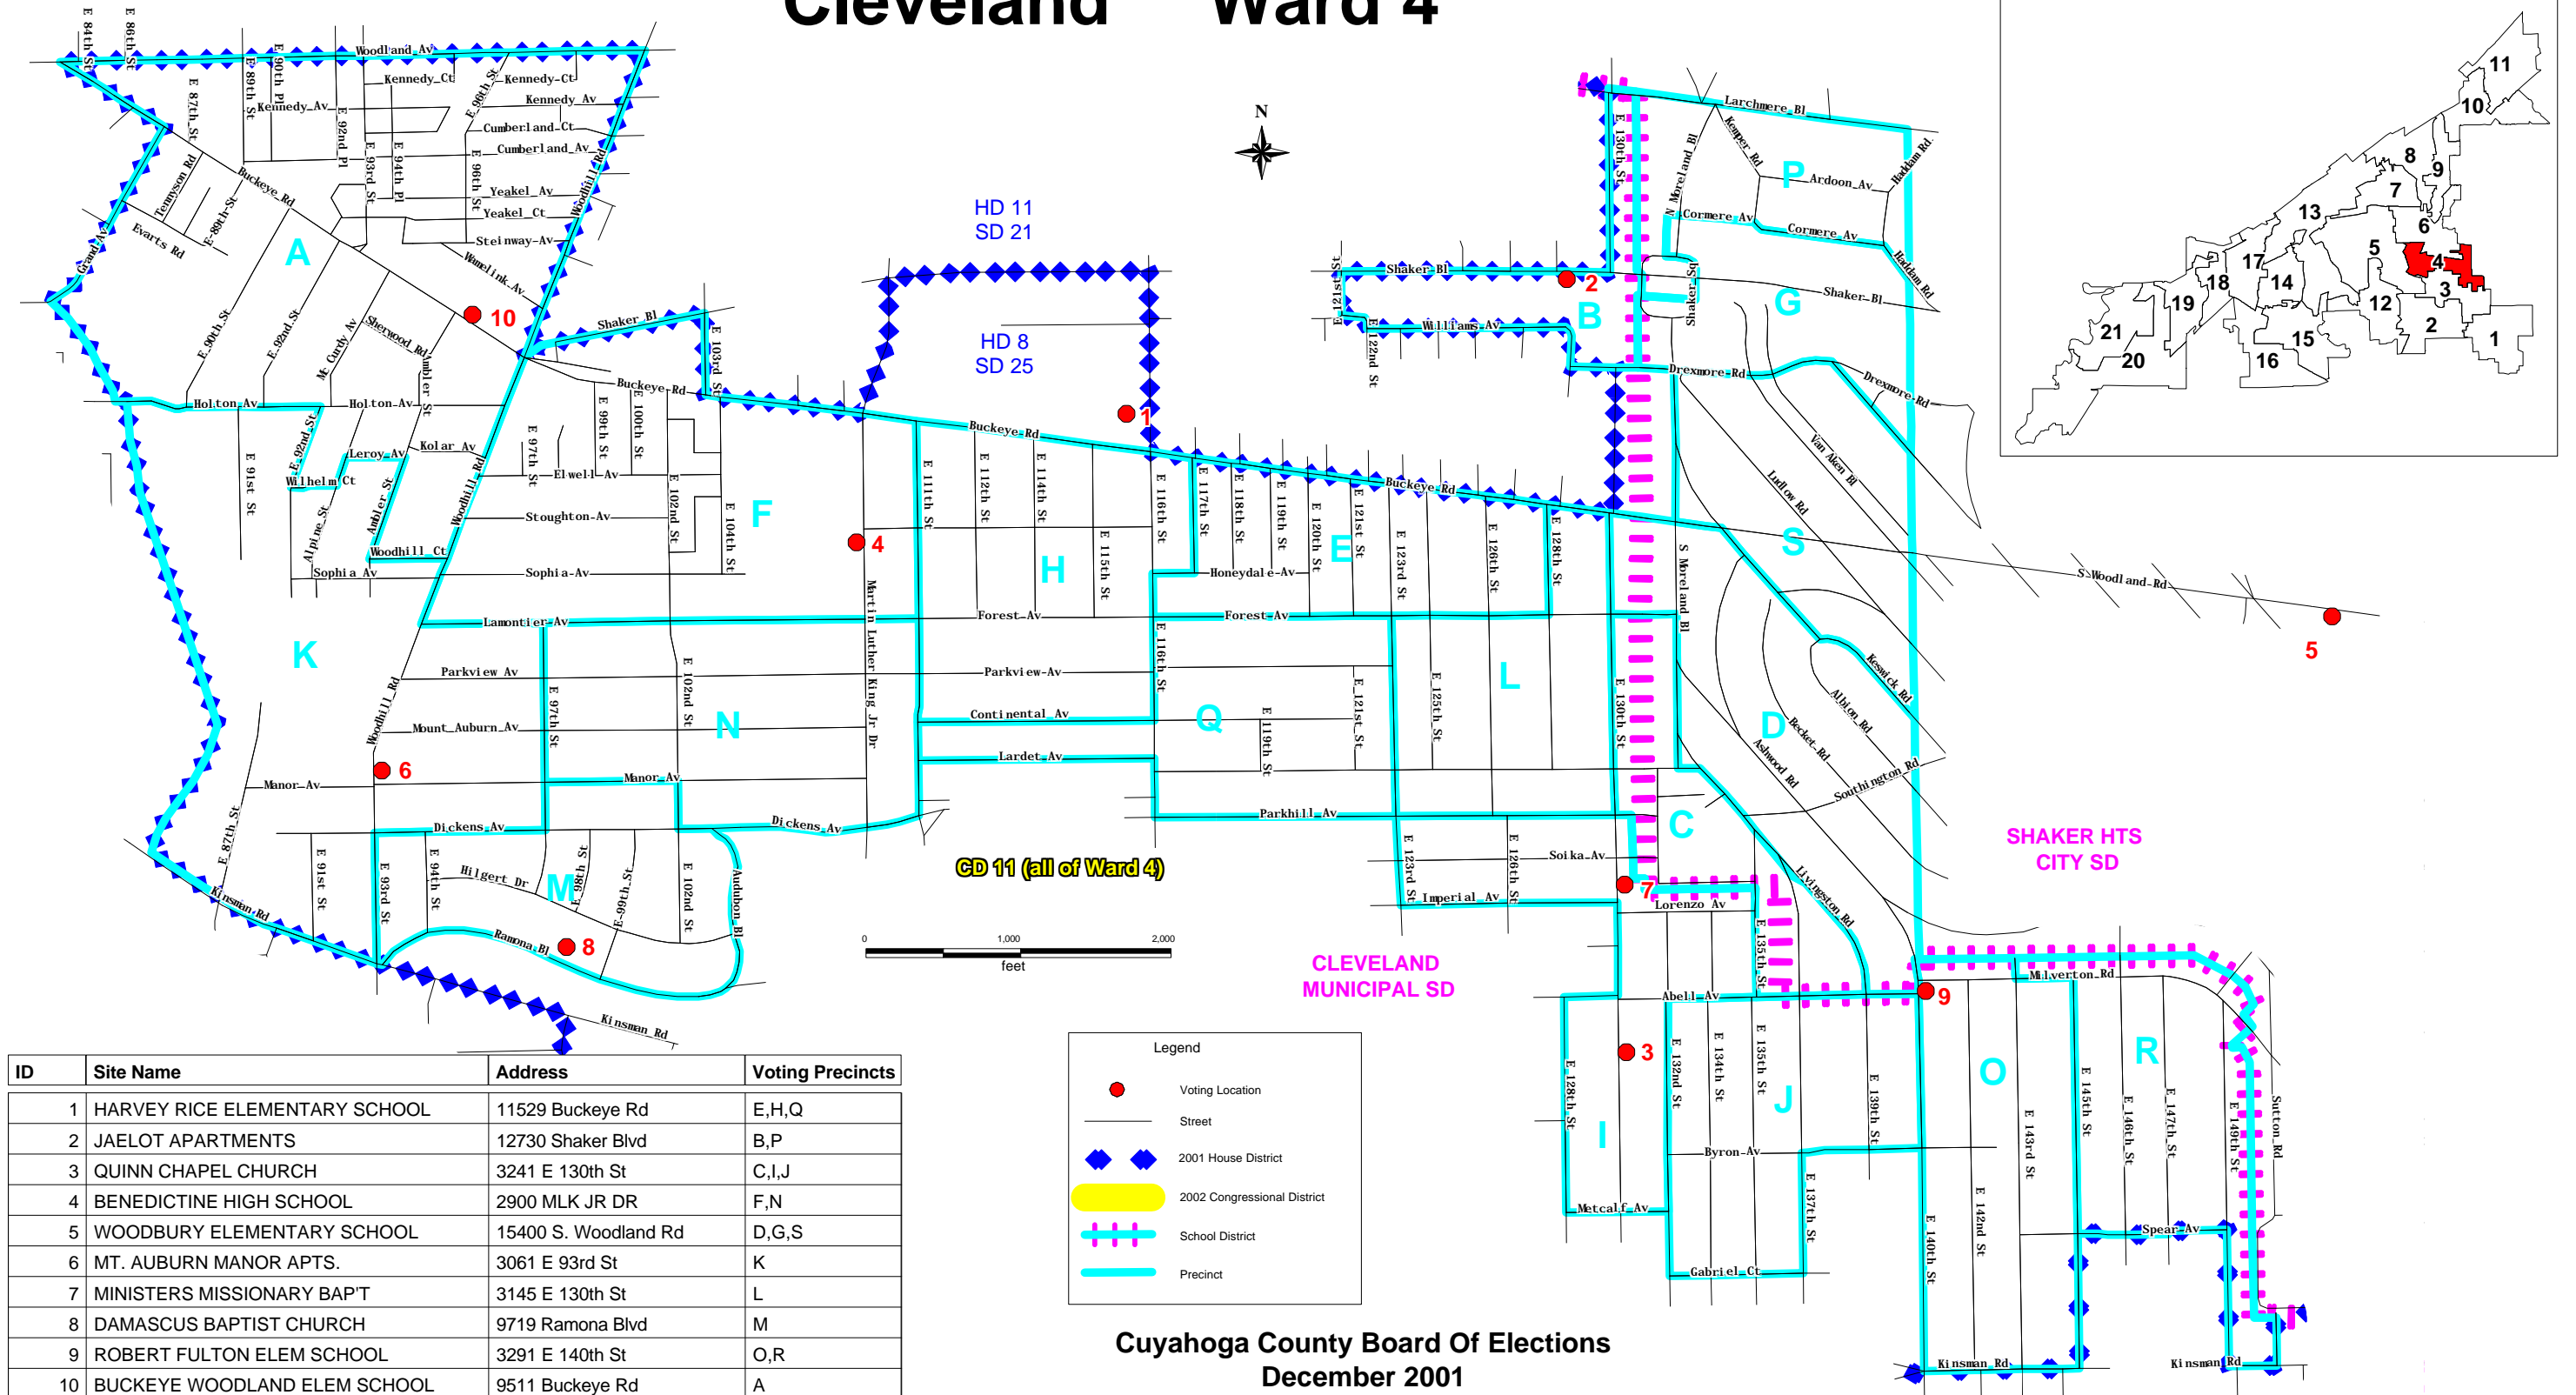

Cleveland Ward 4

ID	Site Name	Address	Voting Precincts
1	HARVEY RICE ELEMENTARY SCHOOL	11529 Buckeye Rd	E,H,Q
2	JAELOT APARTMENTS	12730 Shaker Blvd	B,P
3	QUINN CHAPEL CHURCH	3241 E 130th St	C,I,J
4	BENEDICTINE HIGH SCHOOL	2900 MLK JR DR	F,N
5	WOODBURY ELEMENTARY SCHOOL	15400 S. Woodland Rd	D,G,S
6	MT. AUBURN MANOR APTS.	3061 E 93rd St	K
7	MINISTERS MISSIONARY BAP'T	3145 E 130th St	L
8	DAMASCUS BAPTIST CHURCH	9719 Ramona Blvd	M
9	ROBERT FULTON ELEM SCHOOL	3291 E 140th St	O,R
10	BUCKEYE WOODLAND ELEM SCHOOL	9511 Buckeye Rd	A

Cuyahoga County Board Of Elections December 2001

Revision: 4/02/02 Voting location update
Revision: 10/01/02 Voting location update

Prepared by:
Northern Ohio Data & Information Service
Maxine Goodman Levin College of Urban Affairs
Cleveland State University
(216) 687-2209
Prepared 6/02/03 by JCW